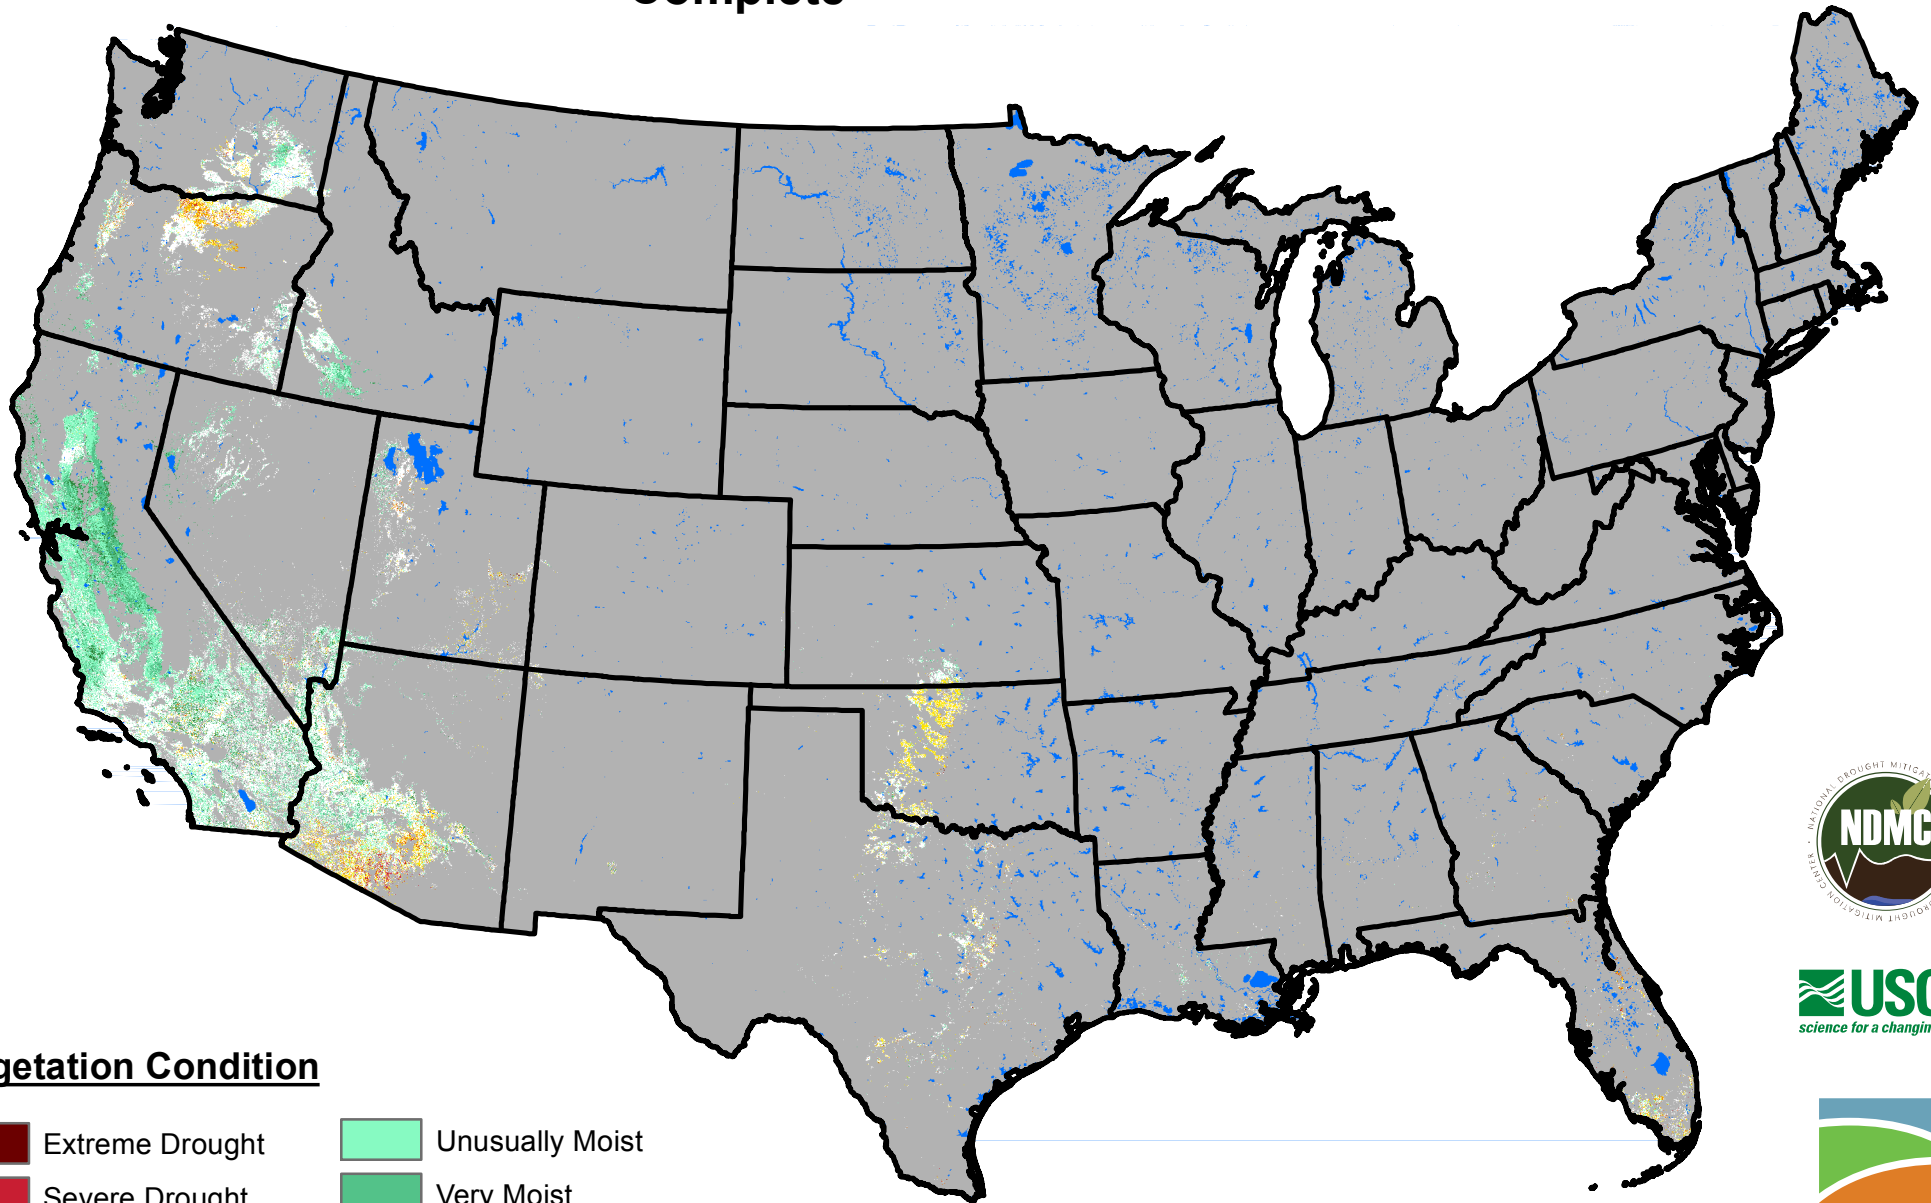

Vegetation Drought Response Index

February 12, 2017

Complete

Vegetation Condition

 Extreme Drought	 Unusually Moist
 Severe Drought	 Very Moist
 Moderate Drought	 Extreme Moist
 Pre-drought stress	 Out of Season
 Near Normal	 Water