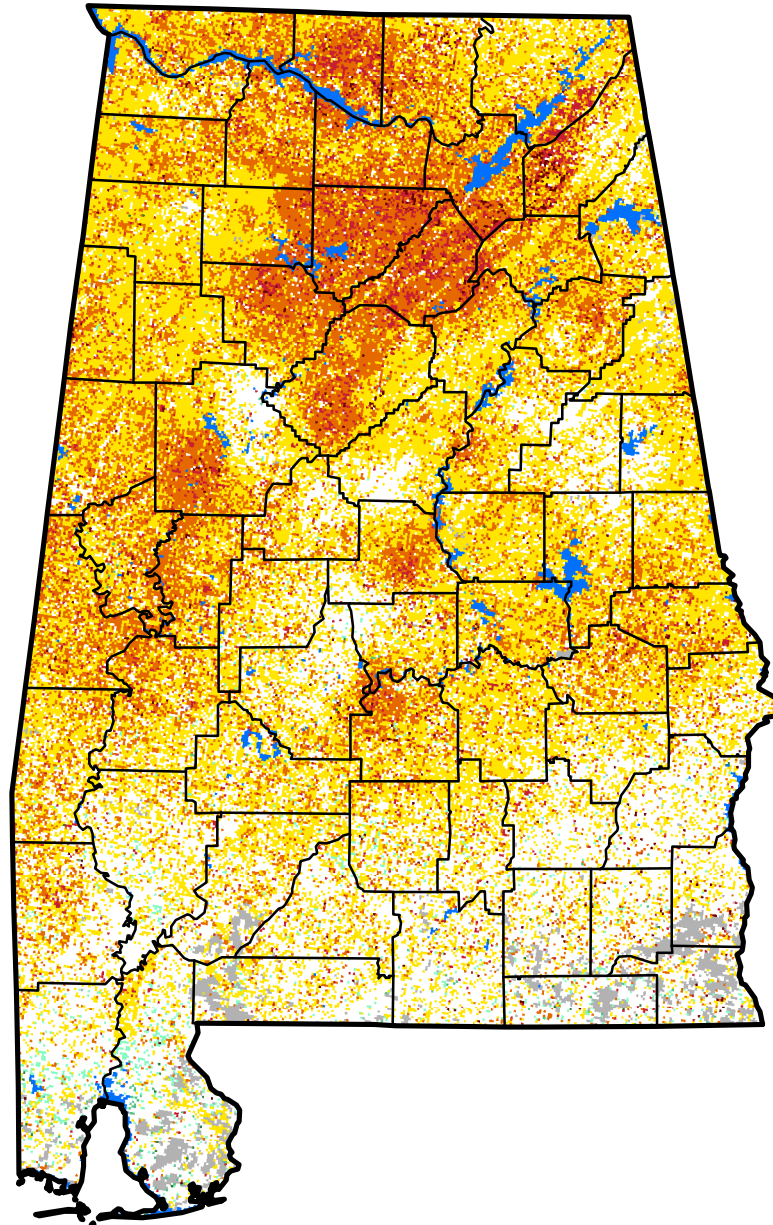

Vegetation Drought Response Index

Complete: Alabama

April 16, 2017

Vegetation Condition

- Extreme Drought
- Severe Drought
- Moderate Drought
- Pre-drought stress
- Near Normal
- Unusually Moist
- Very Moist
- Extreme Moist
- Out of Season
- Water