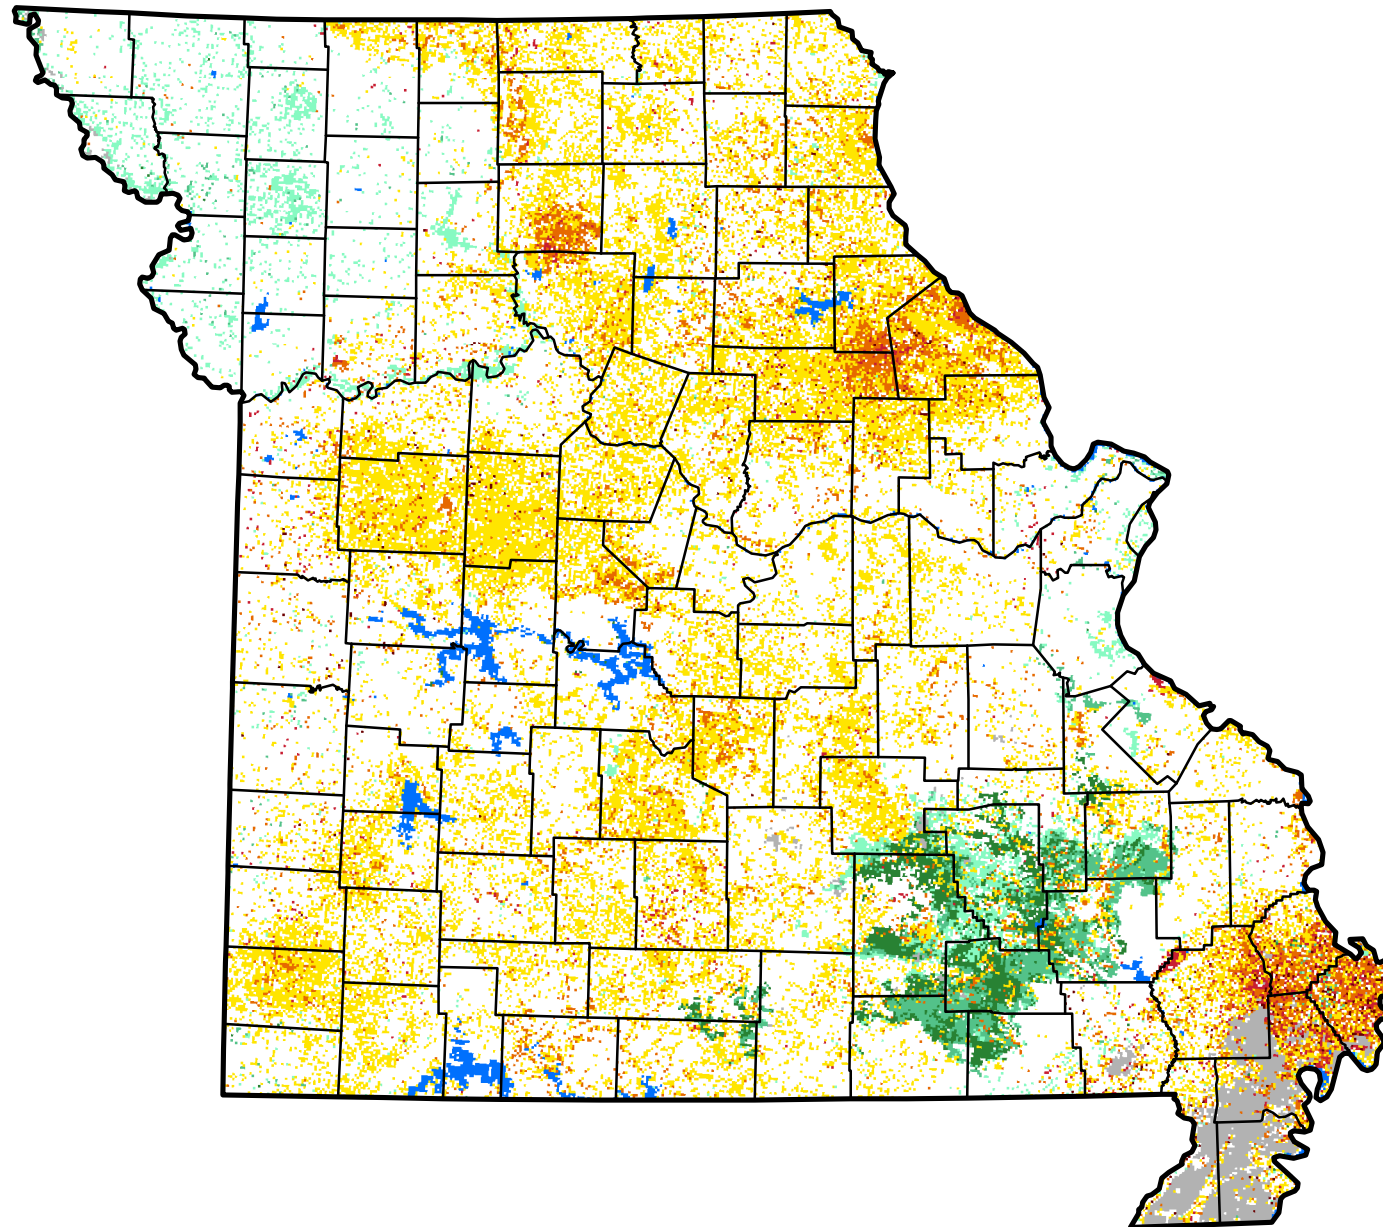

Vegetation Drought Response Index

Complete: Missouri

April 16, 2017

Vegetation Condition

- Extreme Drought
- Severe Drought
- Moderate Drought
- Pre-drought stress
- Near Normal
- Unusually Moist
- Very Moist
- Extreme Moist
- Out of Season
- Water