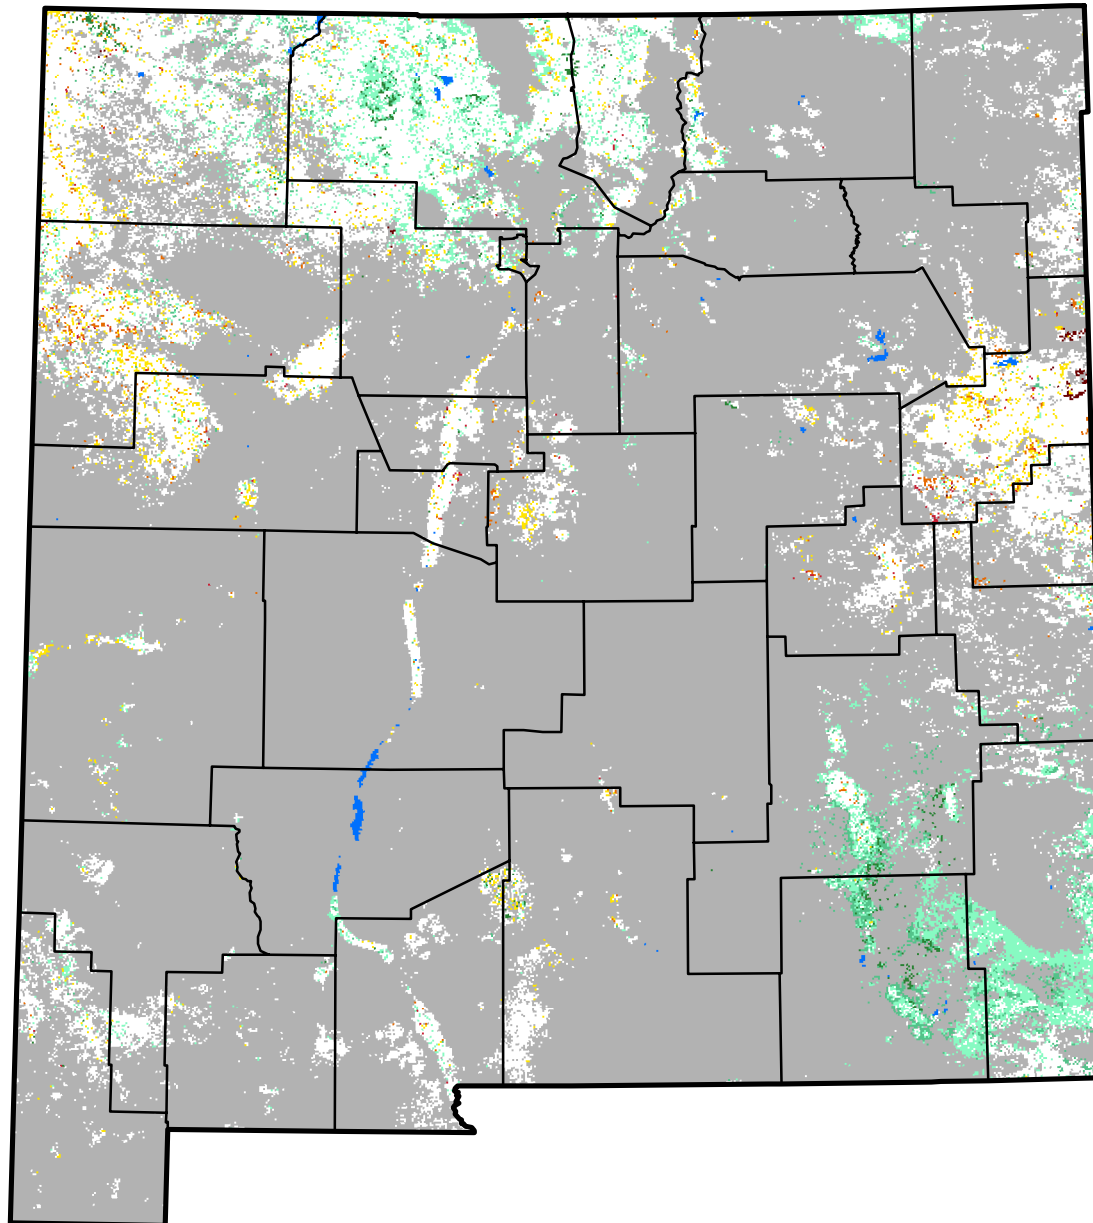

Vegetation Drought Response Index

Complete: New Mexico

April 16, 2017

Vegetation Condition

- Extreme Drought
- Severe Drought
- Moderate Drought
- Pre-drought stress
- Near Normal
- Unusually Moist
- Very Moist
- Extreme Moist
- Out of Season
- Water