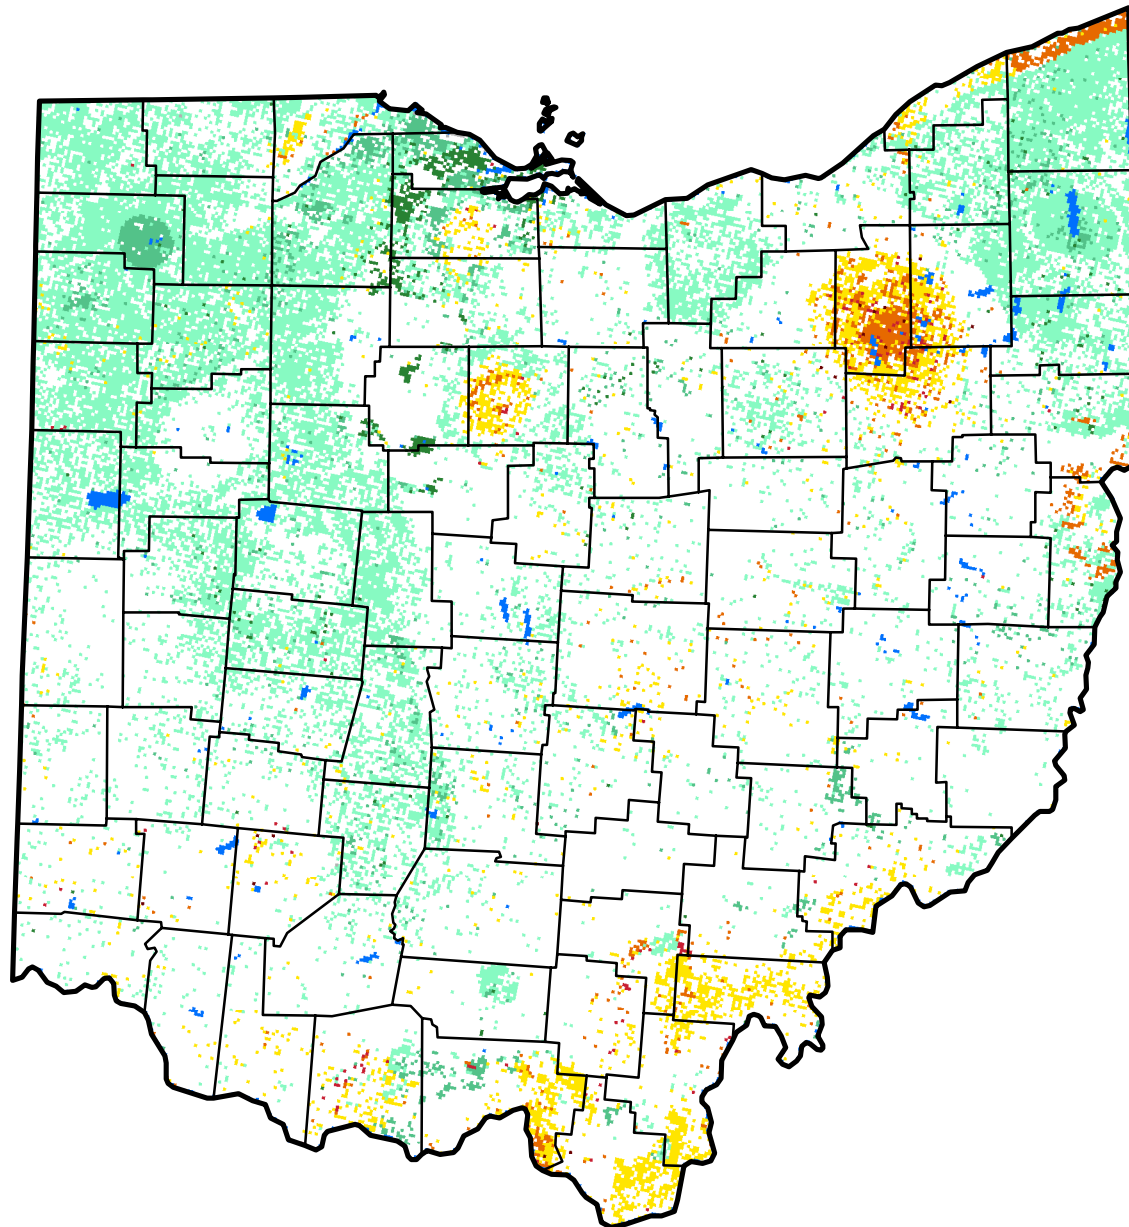

Vegetation Drought Response Index

Complete: Ohio

April 16, 2017

Vegetation Condition

- Extreme Drought
- Severe Drought
- Moderate Drought
- Pre-drought stress
- Near Normal
- Unusually Moist
- Very Moist
- Extreme Moist
- Out of Season
- Water