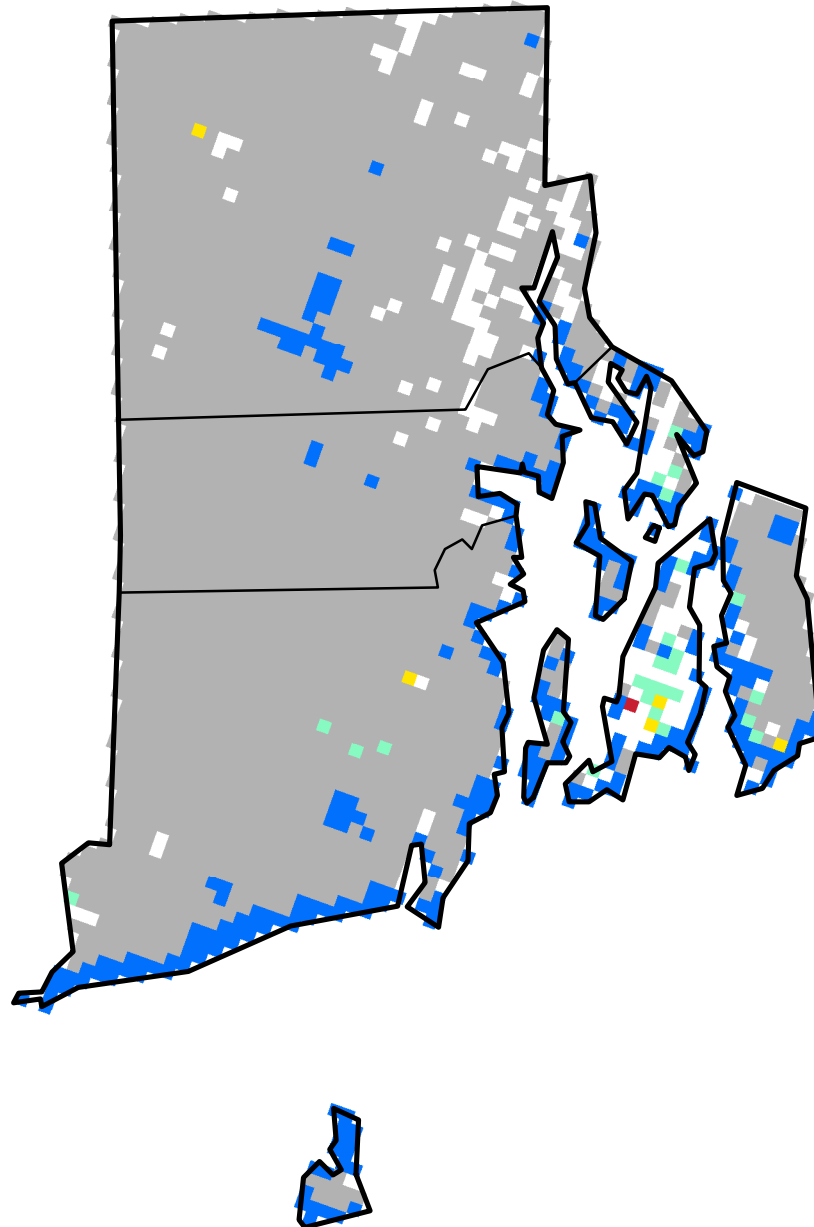

Vegetation Drought Response Index

Complete: Rhode Island

April 16, 2017

Vegetation Condition

- Extreme Drought
- Severe Drought
- Moderate Drought
- Pre-drought stress
- Near Normal
- Unusually Moist
- Very Moist
- Extreme Moist
- Out of Season
- Water