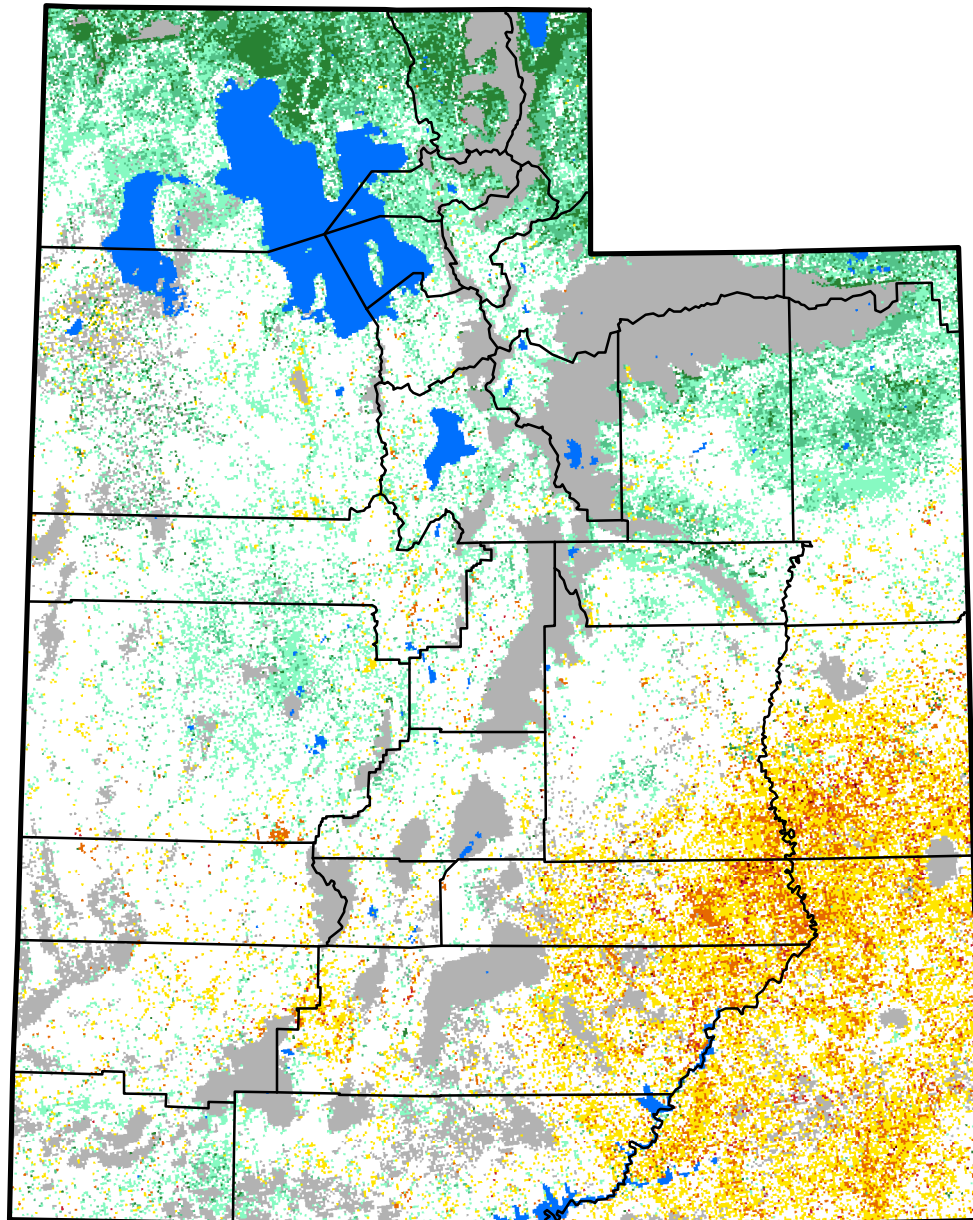

Vegetation Drought Response Index

Complete: Utah

April 16, 2017

Vegetation Condition

- Extreme Drought
- Severe Drought
- Moderate Drought
- Pre-drought stress
- Near Normal
- Unusually Moist
- Very Moist
- Extreme Moist
- Out of Season
- Water