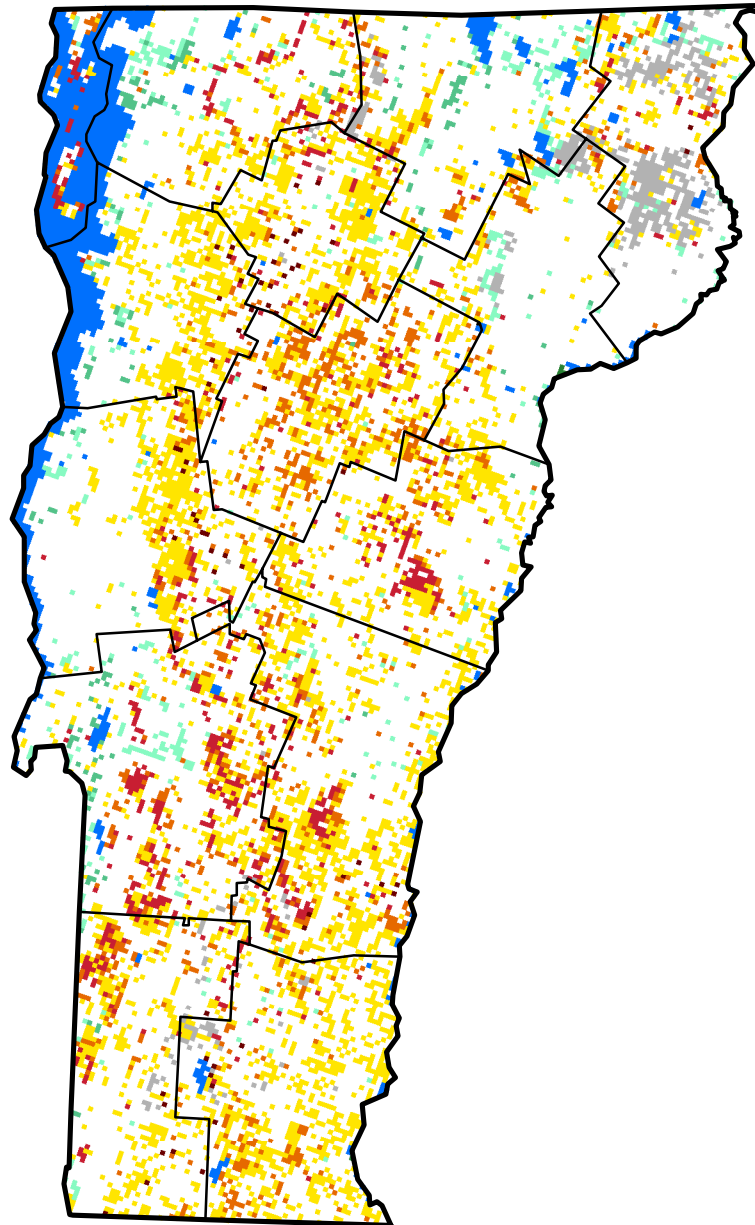

Vegetation Drought Response Index

Complete: Vermont

April 16, 2017

Vegetation Condition

- Extreme Drought
- Severe Drought
- Moderate Drought
- Pre-drought stress
- Near Normal
- Unusually Moist
- Very Moist
- Extreme Moist
- Out of Season
- Water