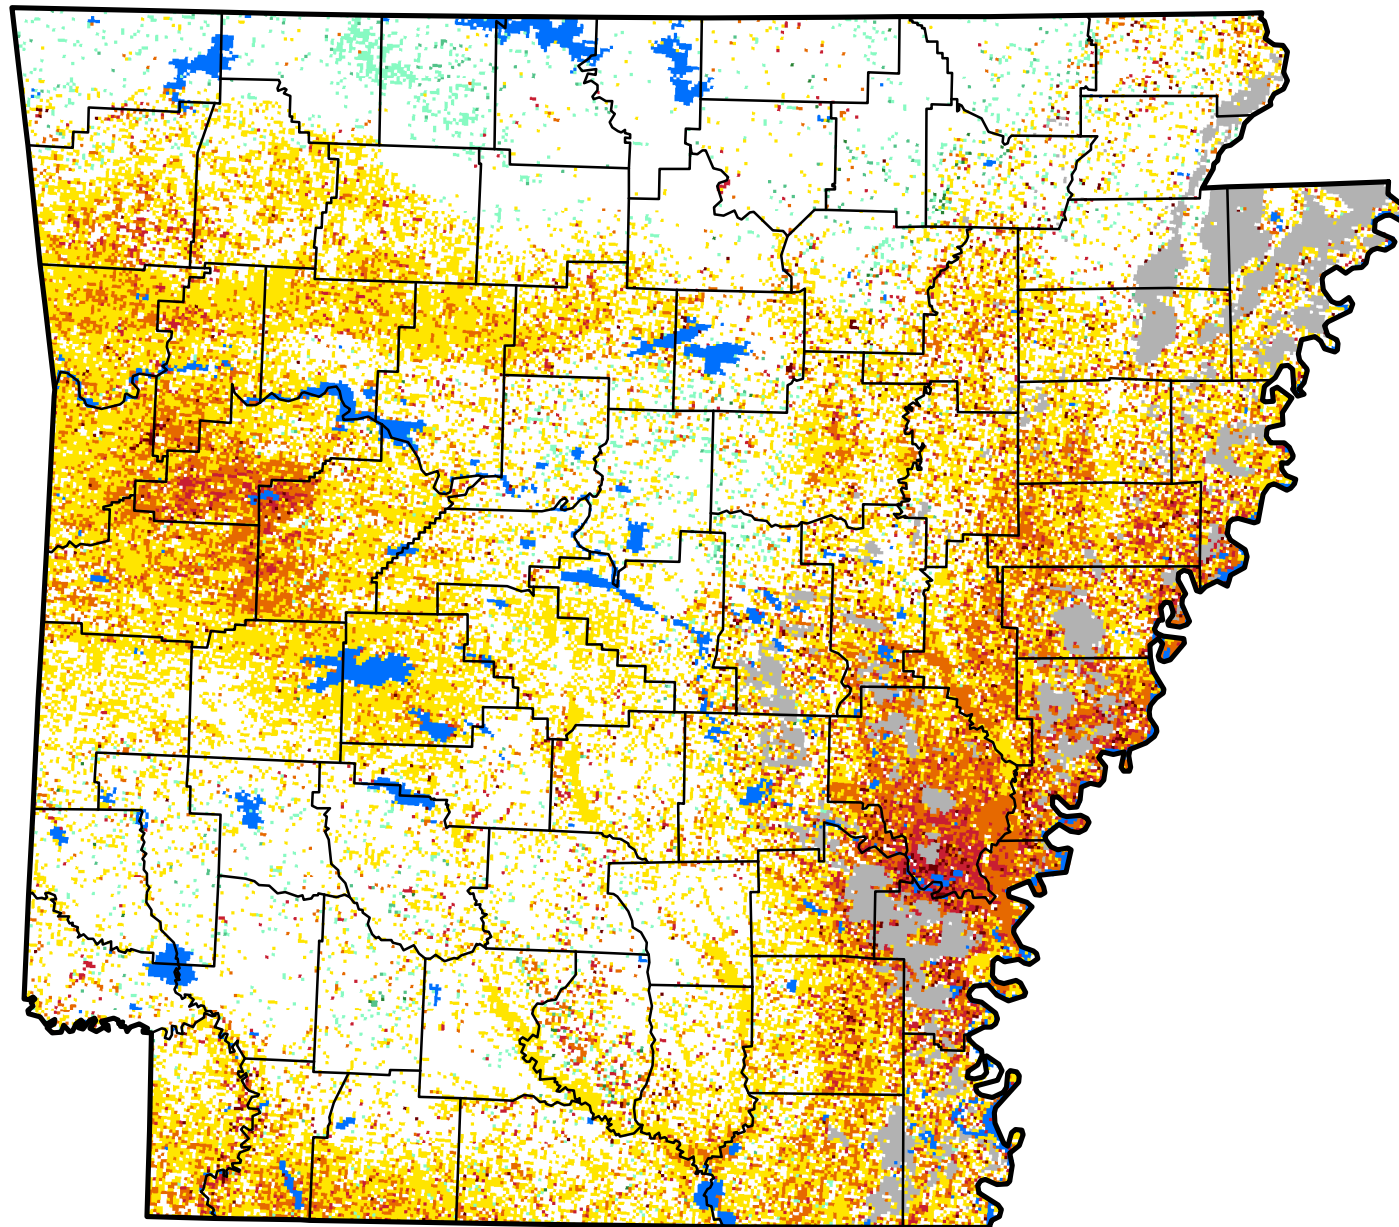

Vegetation Drought Response Index

Complete: Arkansas

May 14, 2017

Vegetation Condition

- Extreme Drought
- Severe Drought
- Moderate Drought
- Pre-drought stress
- Near Normal
- Unusually Moist
- Very Moist
- Extreme Moist
- Out of Season
- Water