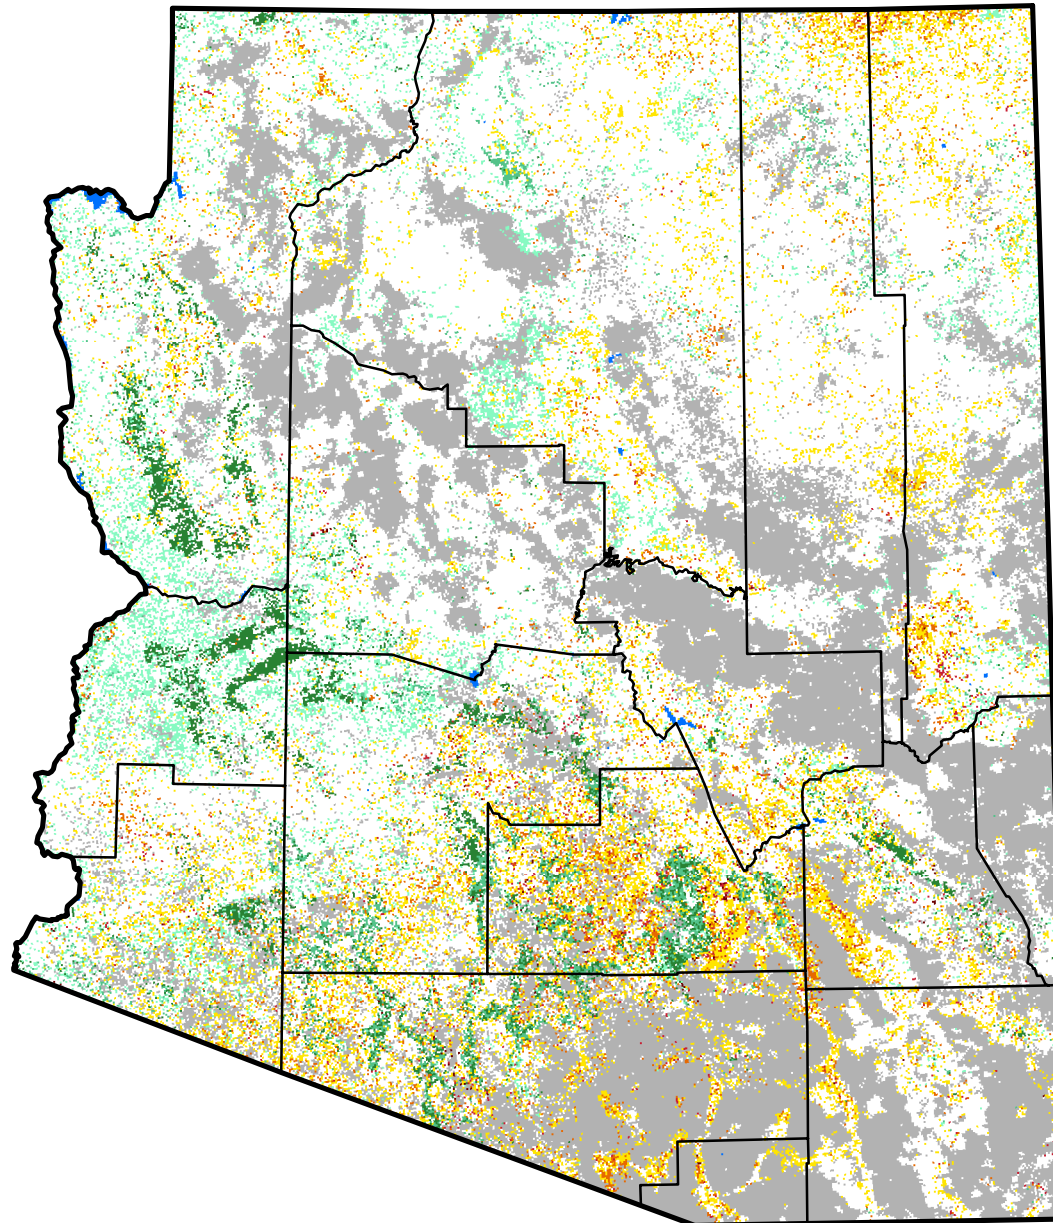

Vegetation Drought Response Index

Complete: Arizona

May 14, 2017

Vegetation Condition

- Extreme Drought
- Severe Drought
- Moderate Drought
- Pre-drought stress
- Near Normal
- Unusually Moist
- Very Moist
- Extreme Moist
- Out of Season
- Water