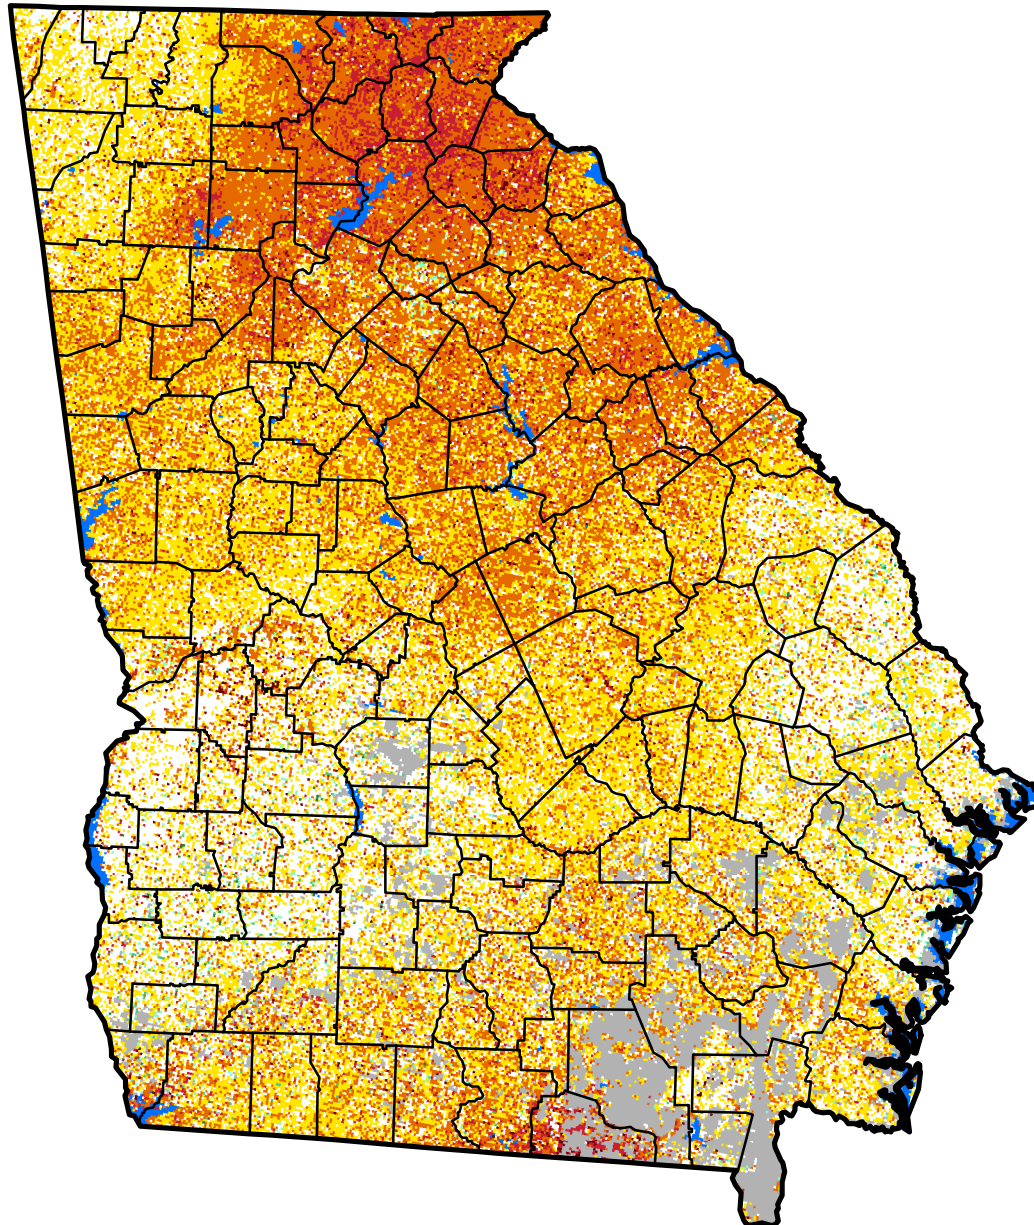

# Vegetation Drought Response Index

Complete: Georgia

May 14, 2017

## Vegetation Condition

- Extreme Drought
- Severe Drought
- Moderate Drought
- Pre-drought stress
- Near Normal
- Unusually Moist
- Very Moist
- Extreme Moist
- Out of Season
- Water