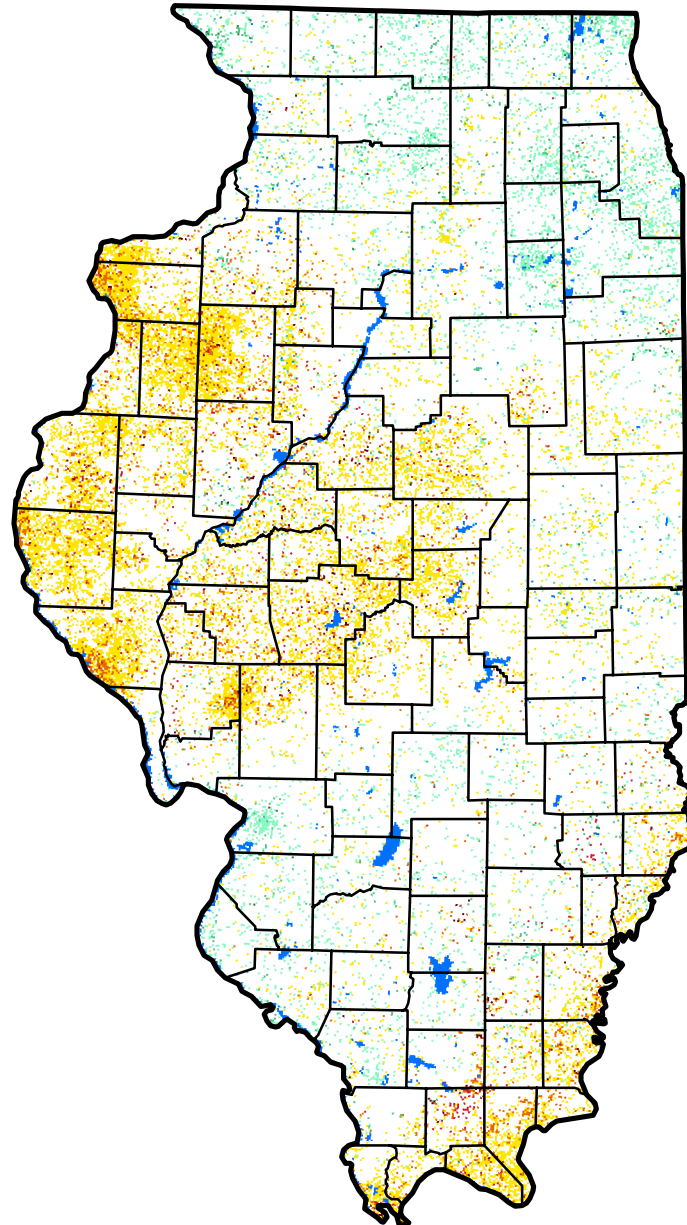

# Vegetation Drought Response Index

Complete: Illinois

May 14, 2017

## Vegetation Condition

-  Extreme Drought
-  Severe Drought
-  Moderate Drought
-  Pre-drought stress
-  Near Normal
-  Unusually Moist
-  Very Moist
-  Extreme Moist
-  Out of Season
-  Water