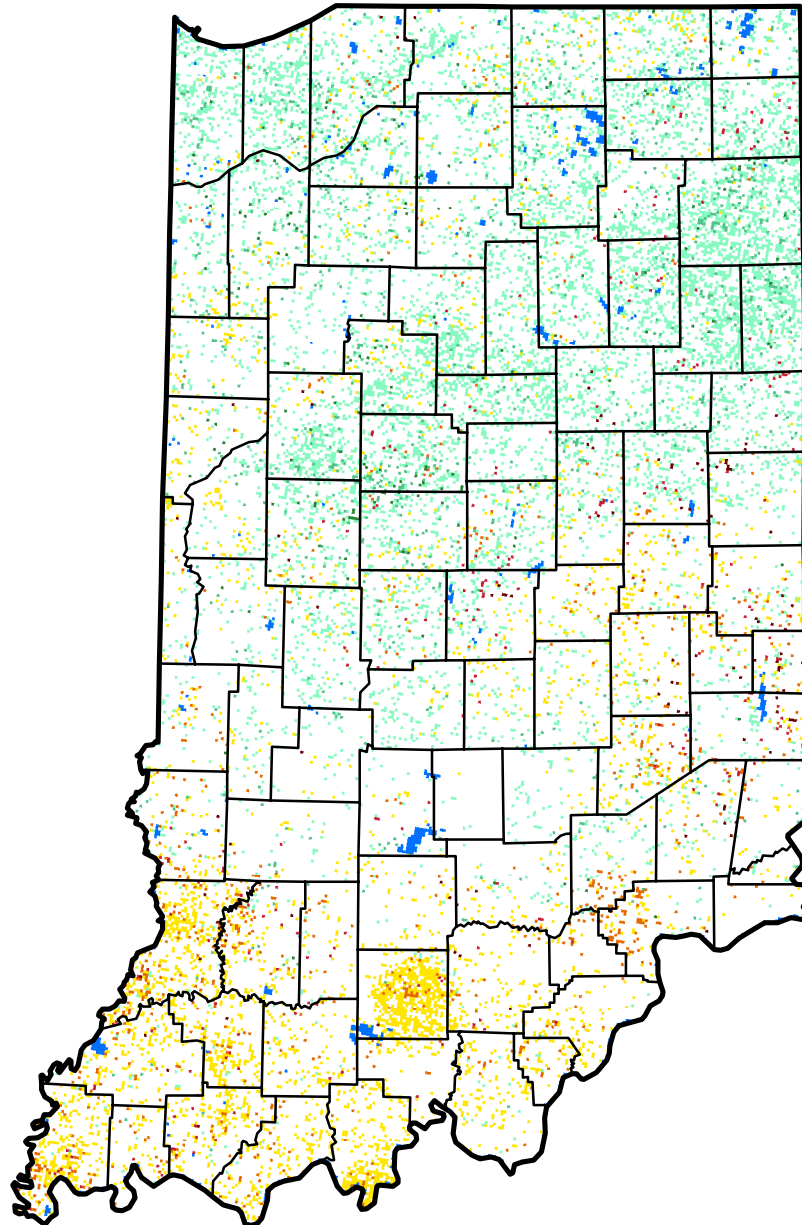

Vegetation Drought Response Index

Complete: Indiana

May 14, 2017

Vegetation Condition

- Extreme Drought
- Severe Drought
- Moderate Drought
- Pre-drought stress
- Near Normal
- Unusually Moist
- Very Moist
- Extreme Moist
- Out of Season
- Water