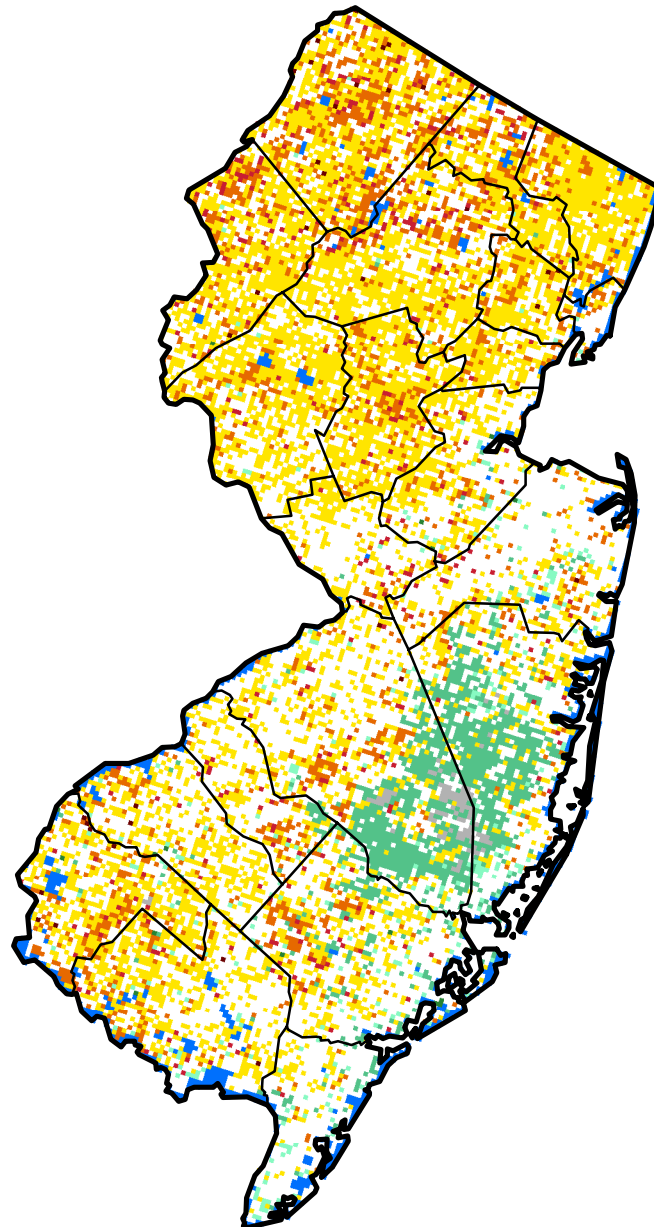

Vegetation Drought Response Index

Complete: New Jersey

May 14, 2017

Vegetation Condition

- Extreme Drought
- Severe Drought
- Moderate Drought
- Pre-drought stress
- Near Normal
- Unusually Moist
- Very Moist
- Extreme Moist
- Out of Season
- Water