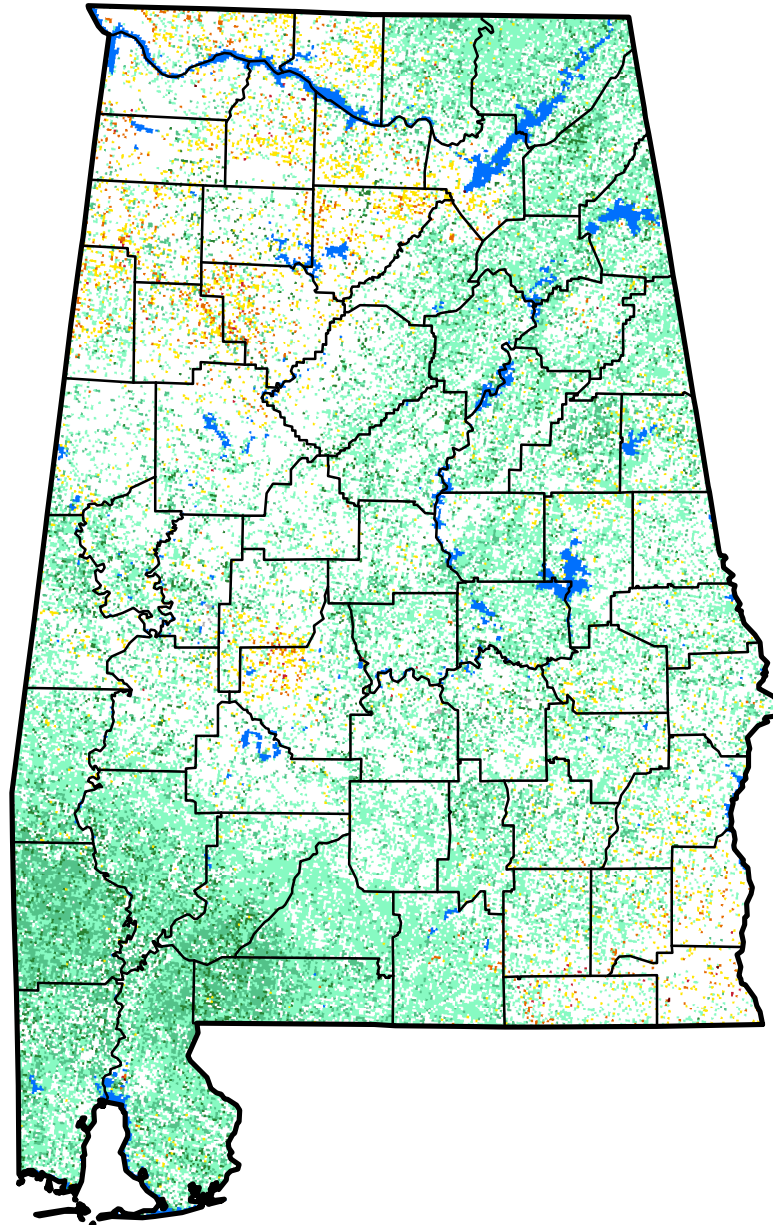

# Vegetation Drought Response Index

Complete: Alabama

September 10, 2017

## Vegetation Condition

- Extreme Drought
- Severe Drought
- Moderate Drought
- Pre-drought stress
- Near Normal
- Unusually Moist
- Very Moist
- Extreme Moist
- Out of Season
- Water