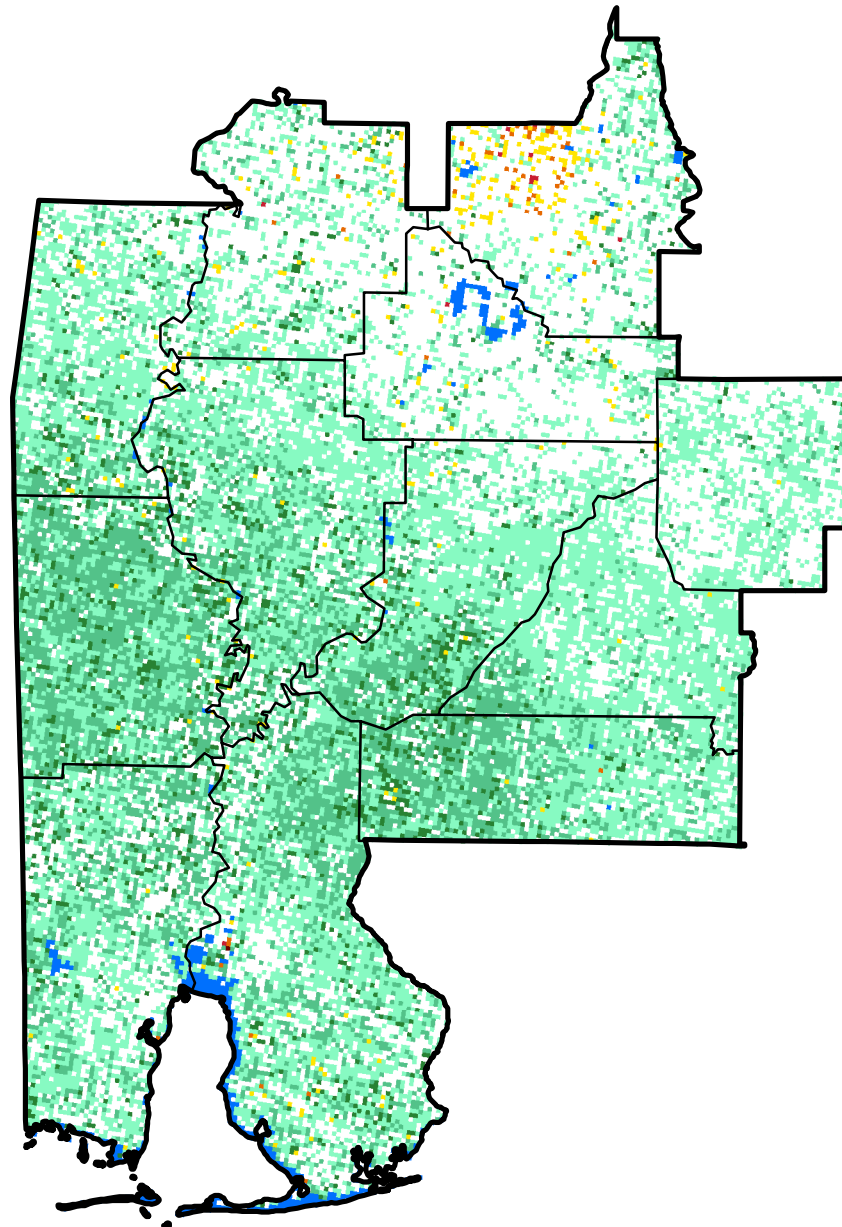

Vegetation Drought Response Index

Complete: Alabama, Region 4

September 10, 2017

Vegetation Condition

- Extreme Drought
- Severe Drought
- Moderate Drought
- Pre-drought stress
- Near Normal
- Unusually Moist
- Very Moist
- Extreme Moist
- Out of Season
- Water