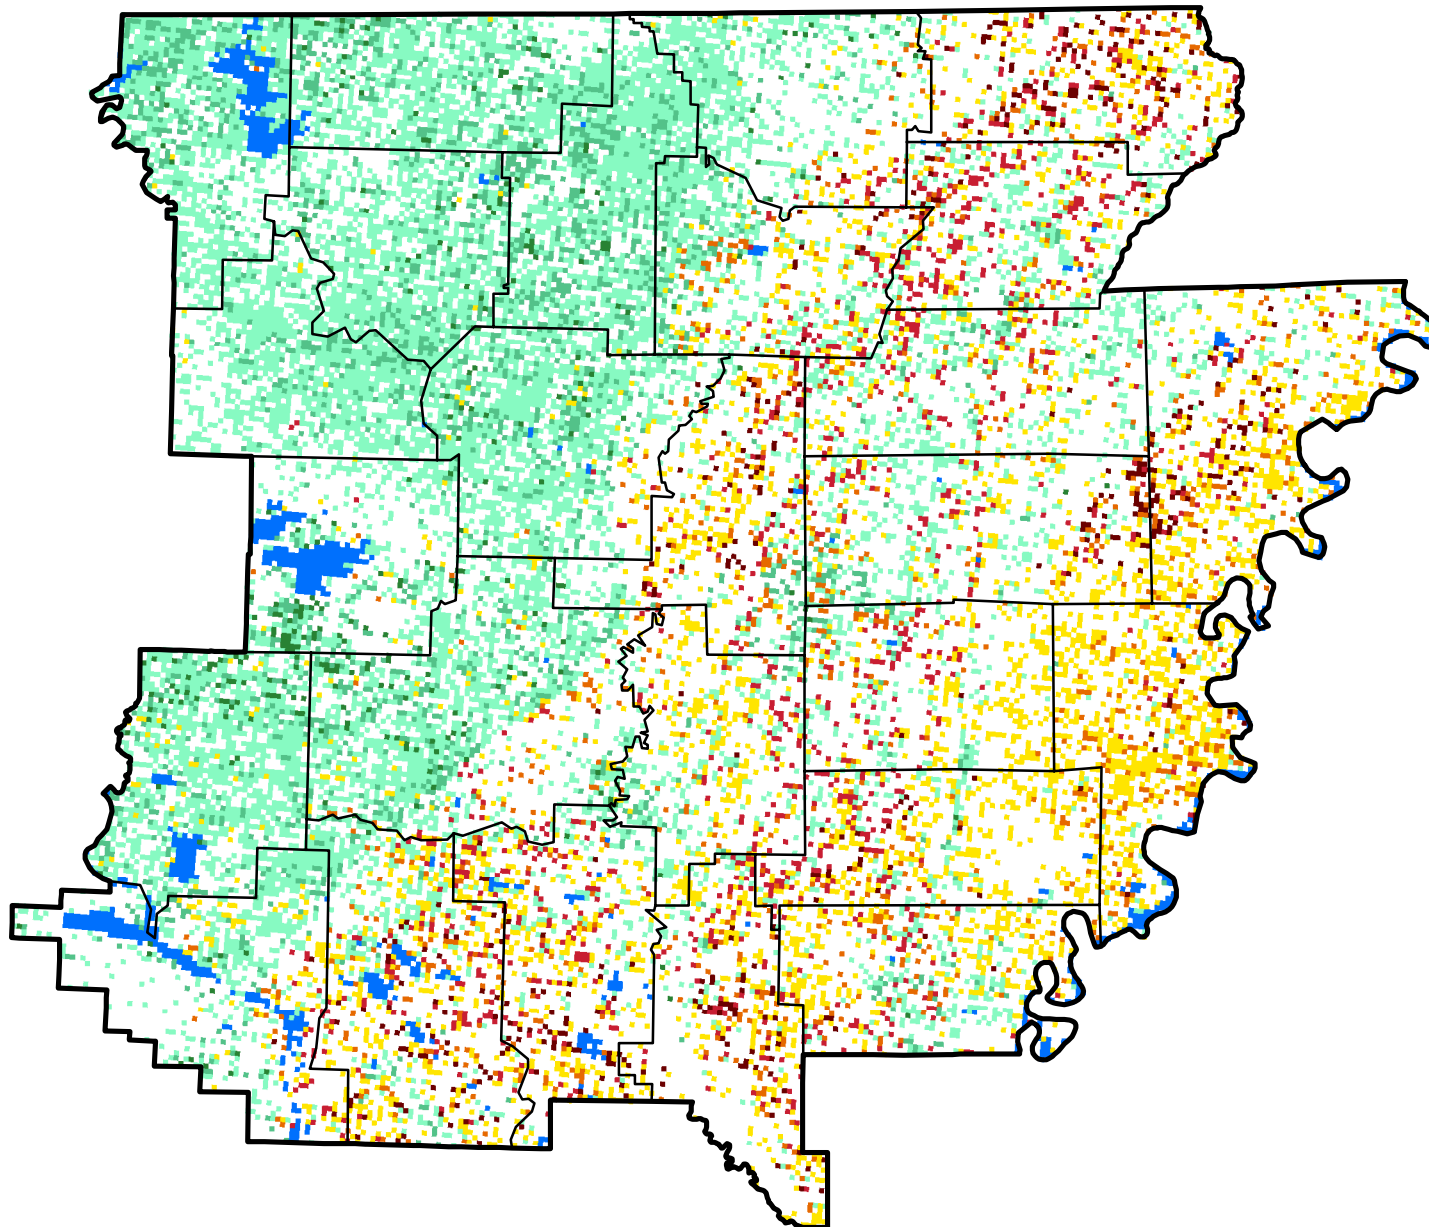

# Vegetation Drought Response Index

Complete: Arkansas, Region 2

September 10, 2017

## Vegetation Condition

- Extreme Drought
- Severe Drought
- Moderate Drought
- Pre-drought stress
- Near Normal
- Unusually Moist
- Very Moist
- Extreme Moist
- Out of Season
- Water