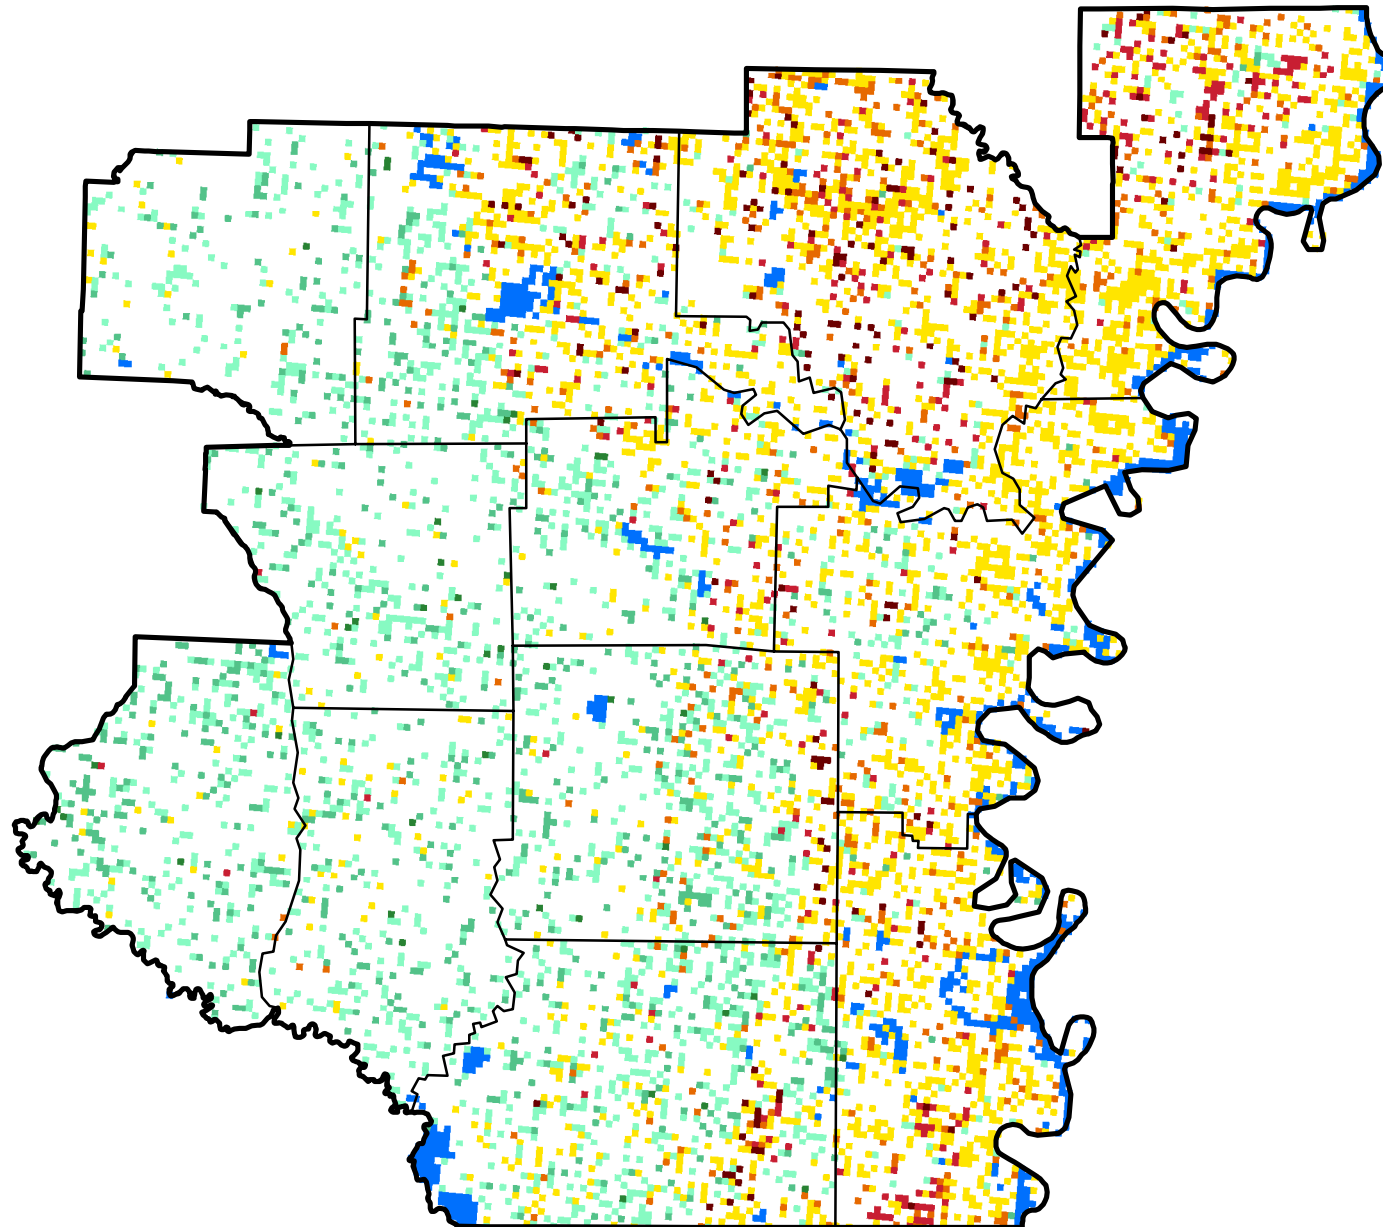

Vegetation Drought Response Index

Complete: Arkansas, Region 3

September 10, 2017

Vegetation Condition

- Extreme Drought
- Severe Drought
- Moderate Drought
- Pre-drought stress
- Near Normal
- Unusually Moist
- Very Moist
- Extreme Moist
- Out of Season
- Water