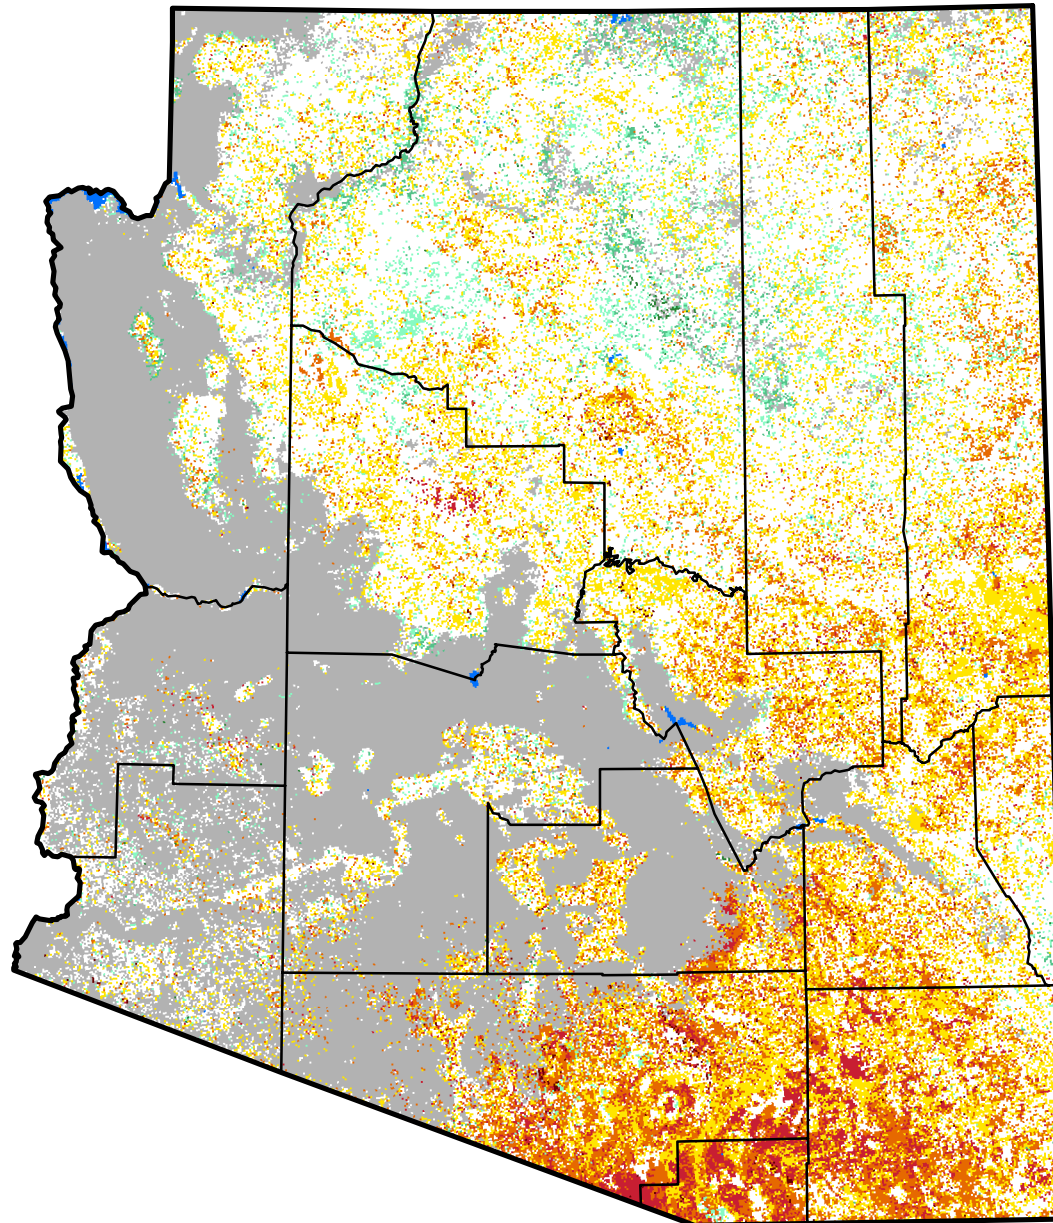

Vegetation Drought Response Index

Complete: Arizona

September 10, 2017

Vegetation Condition

- Extreme Drought
- Severe Drought
- Moderate Drought
- Pre-drought stress
- Near Normal
- Unusually Moist
- Very Moist
- Extreme Moist
- Out of Season
- Water