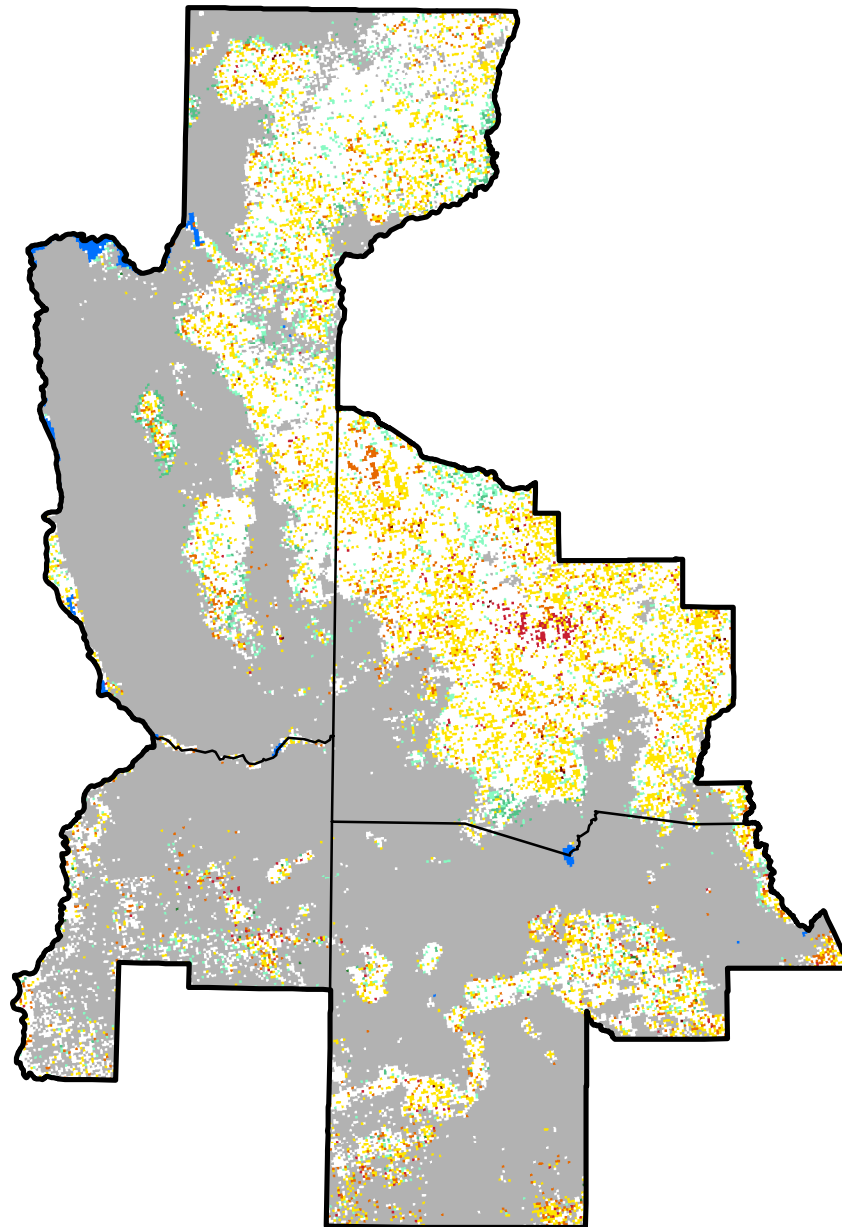

Vegetation Drought Response Index

Complete: Arizona, Region 1

September 10, 2017

Vegetation Condition

- Extreme Drought
- Severe Drought
- Moderate Drought
- Pre-drought stress
- Near Normal
- Unusually Moist
- Very Moist
- Extreme Moist
- Out of Season
- Water