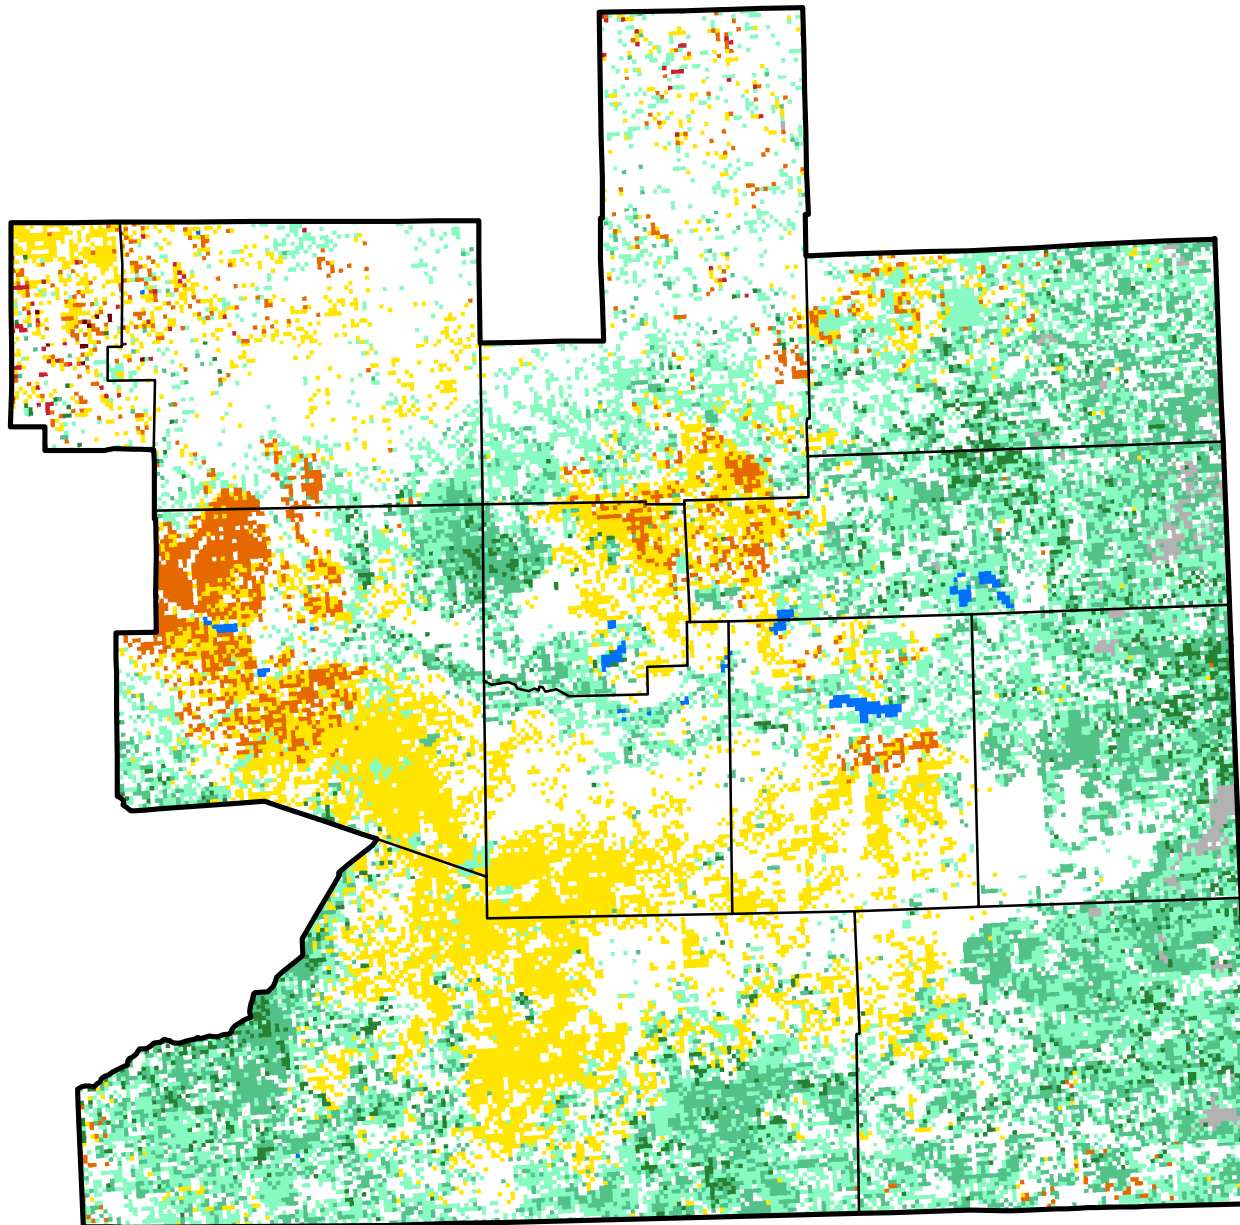

# Vegetation Drought Response Index

Complete: Colorado, Region 3

September 10, 2017

## Vegetation Condition

- Extreme Drought
- Severe Drought
- Moderate Drought
- Pre-drought stress
- Near Normal
- Unusually Moist
- Very Moist
- Extreme Moist
- Out of Season
- Water