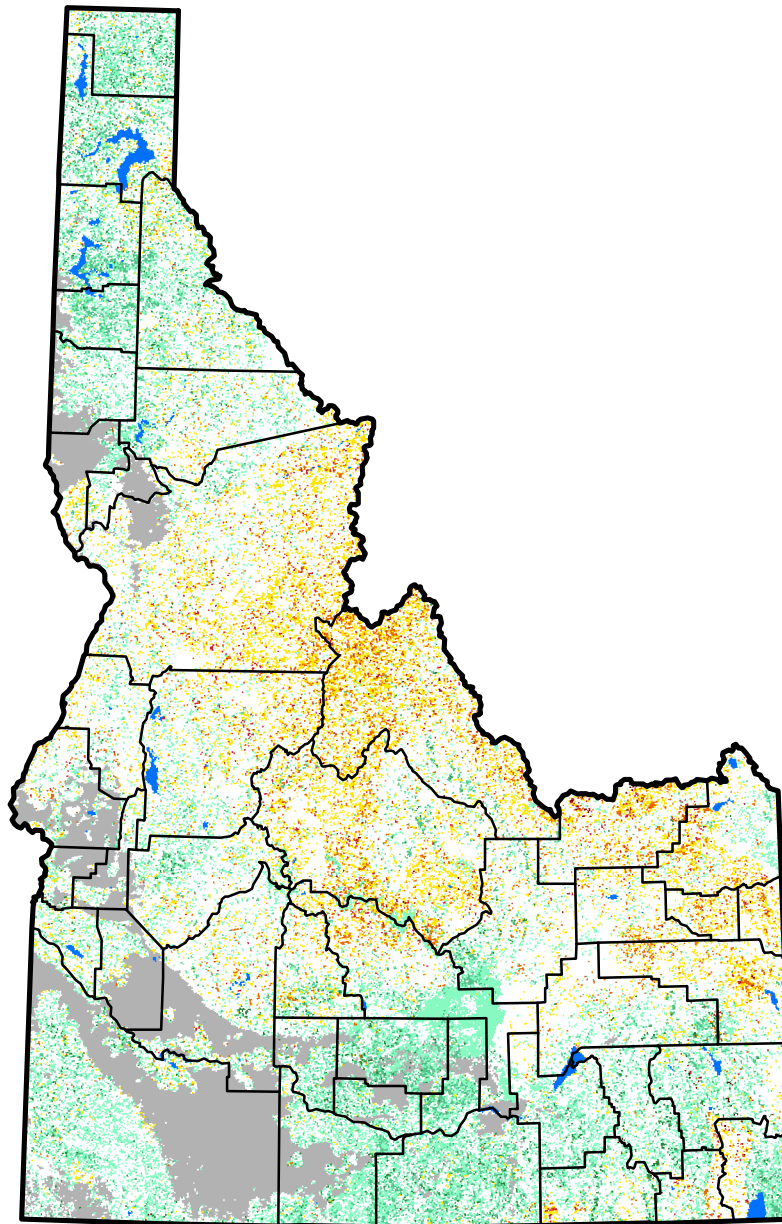

Vegetation Drought Response Index

Complete: Idaho

September 10, 2017

Vegetation Condition

- Extreme Drought
- Severe Drought
- Moderate Drought
- Pre-drought stress
- Near Normal
- Unusually Moist
- Very Moist
- Extreme Moist
- Out of Season
- Water