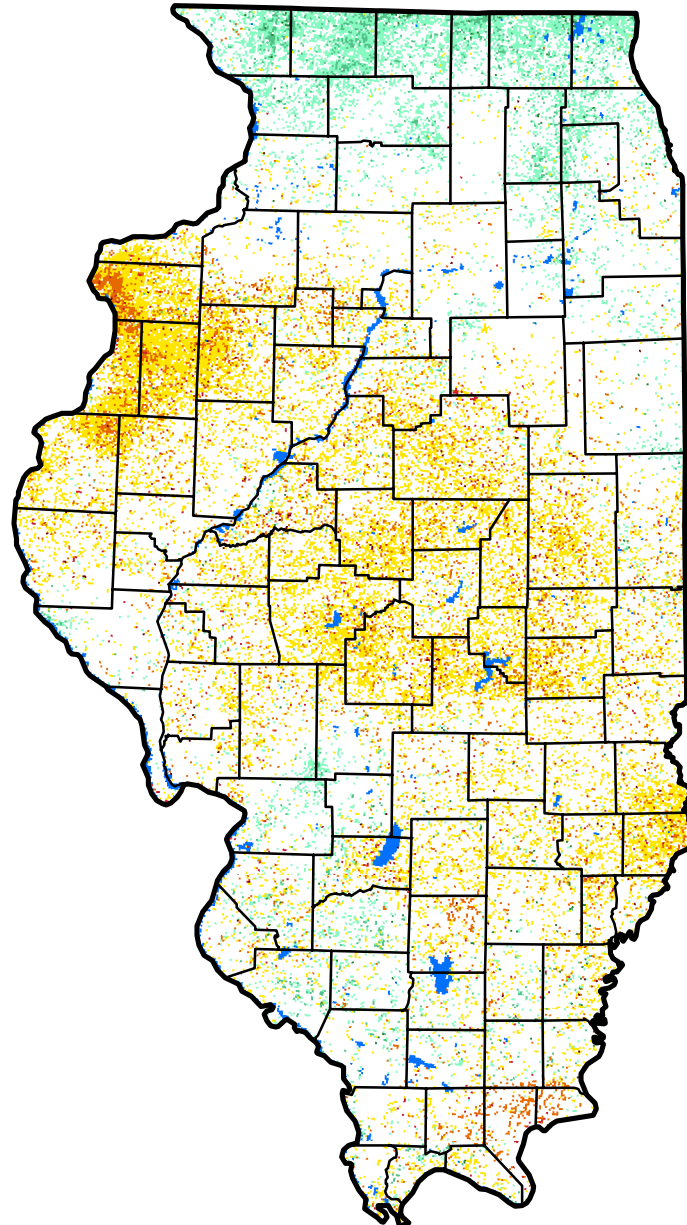

Vegetation Drought Response Index

Complete: Illinois

September 10, 2017

Vegetation Condition

- Extreme Drought
- Severe Drought
- Moderate Drought
- Pre-drought stress
- Near Normal
- Unusually Moist
- Very Moist
- Extreme Moist
- Out of Season
- Water