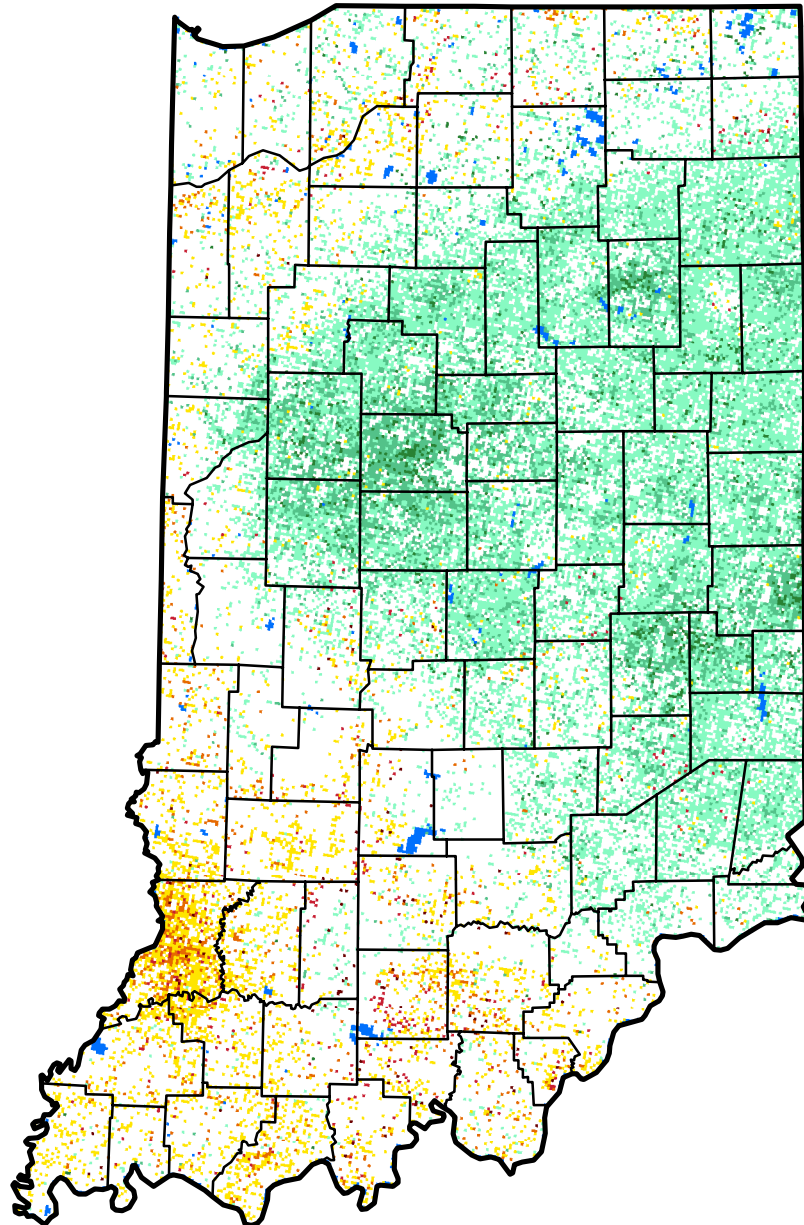

Vegetation Drought Response Index

Complete: Indiana

September 10, 2017

Vegetation Condition

- Extreme Drought
- Severe Drought
- Moderate Drought
- Pre-drought stress
- Near Normal
- Unusually Moist
- Very Moist
- Extreme Moist
- Out of Season
- Water