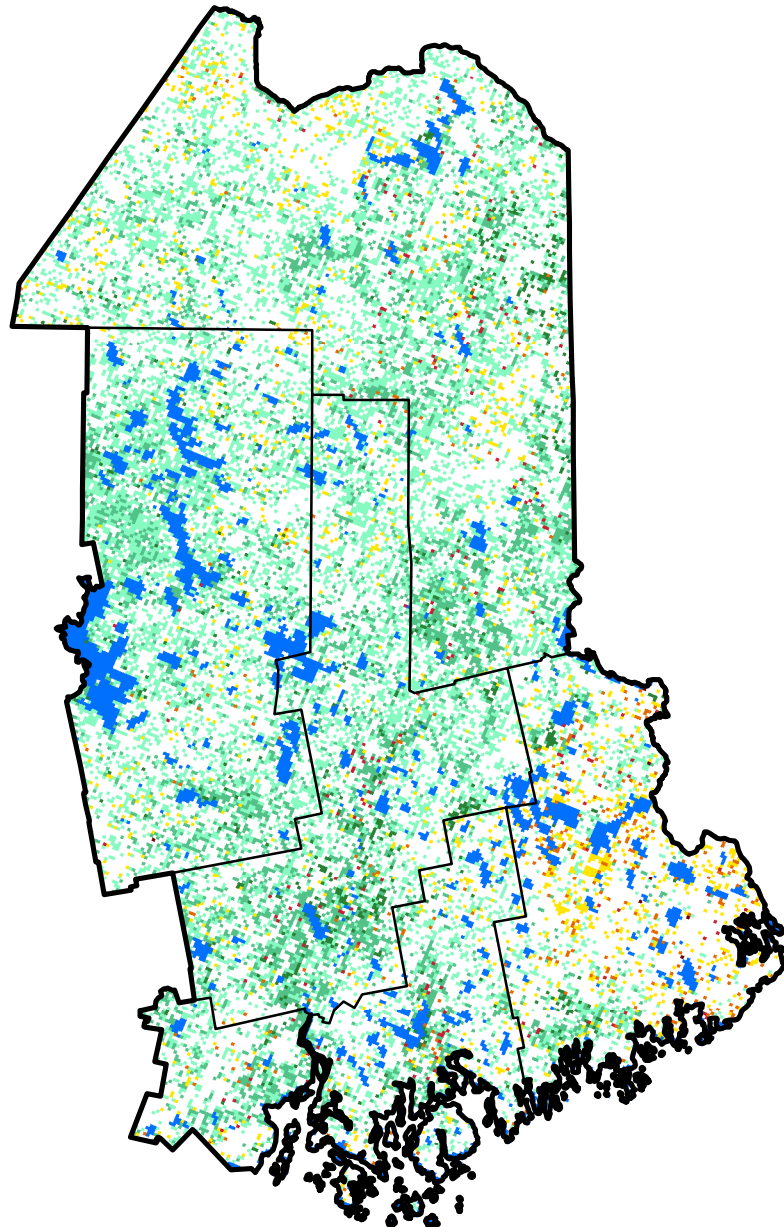

Vegetation Drought Response Index

Complete: Maine, Region 2

September 10, 2017

Vegetation Condition

- Extreme Drought
- Severe Drought
- Moderate Drought
- Pre-drought stress
- Near Normal
- Unusually Moist
- Very Moist
- Extreme Moist
- Out of Season
- Water