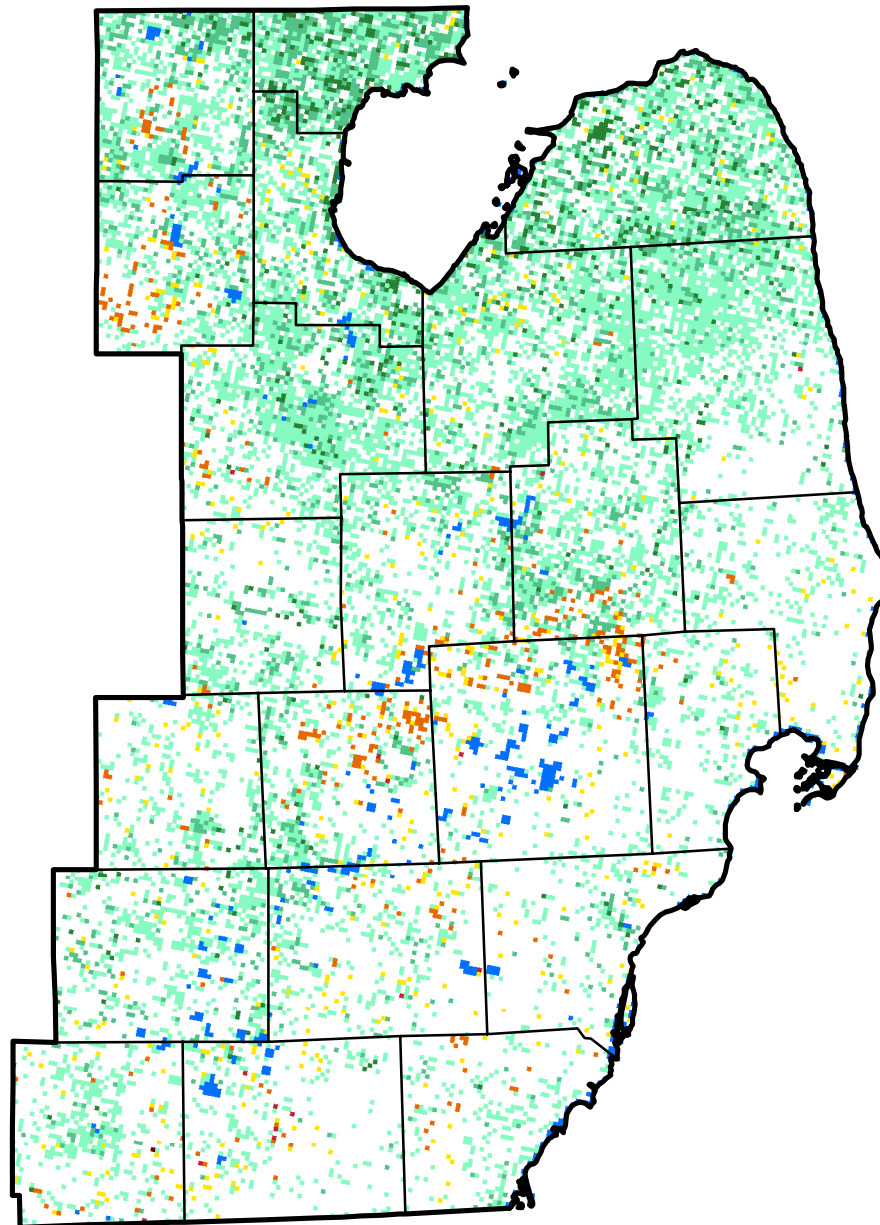

Vegetation Drought Response Index

Complete: Michigan, Region 3

September 10, 2017

Vegetation Condition

- Extreme Drought
- Severe Drought
- Moderate Drought
- Pre-drought stress
- Near Normal
- Unusually Moist
- Very Moist
- Extreme Moist
- Out of Season
- Water