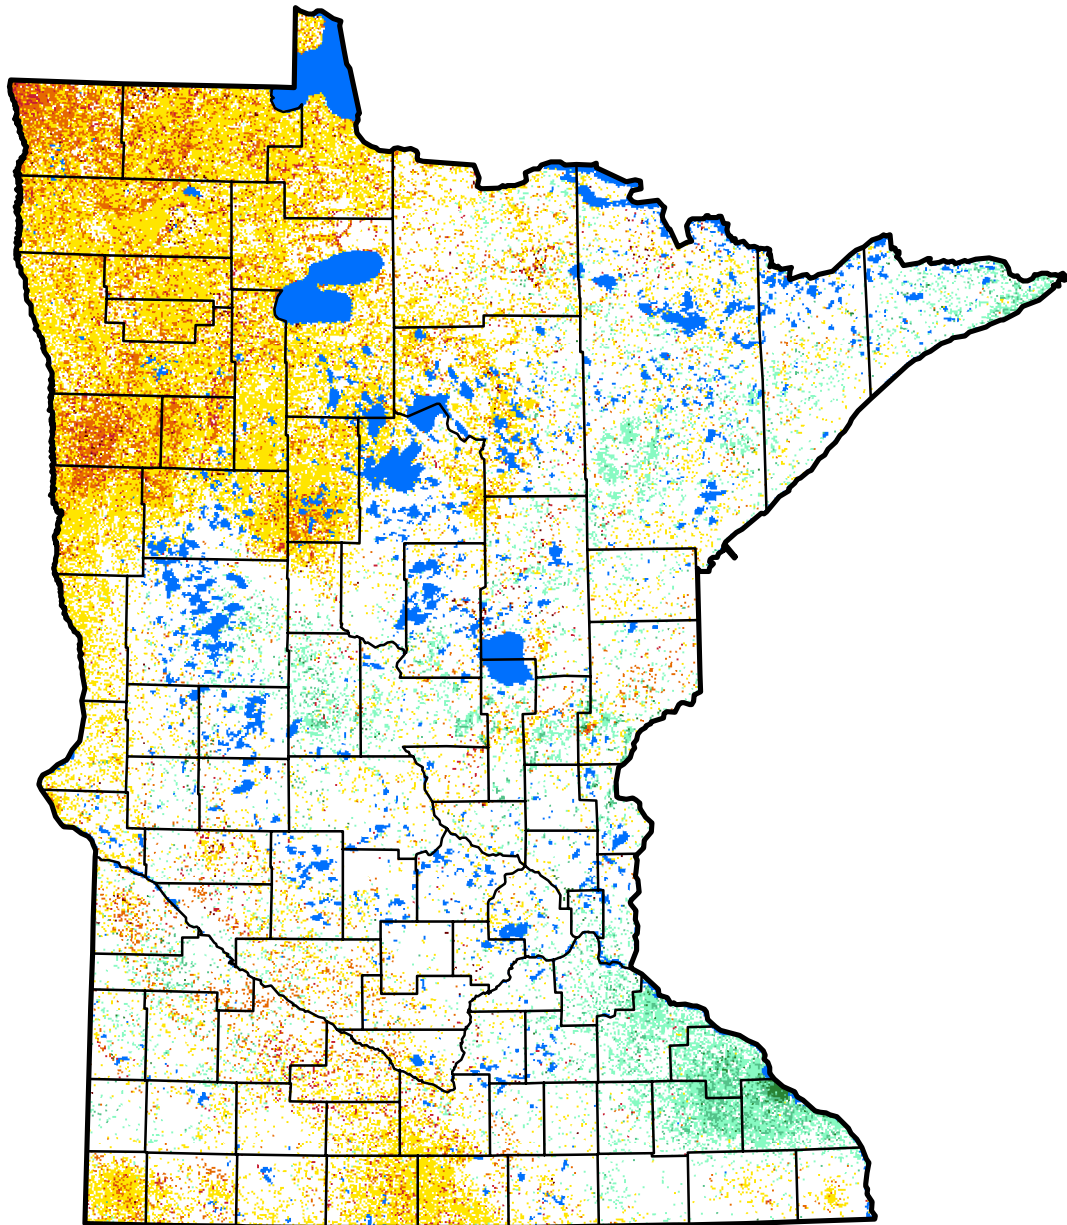

Vegetation Drought Response Index

Complete: Minnesota

September 10, 2017

Vegetation Condition

- Extreme Drought
- Severe Drought
- Moderate Drought
- Pre-drought stress
- Near Normal
- Unusually Moist
- Very Moist
- Extreme Moist
- Out of Season
- Water