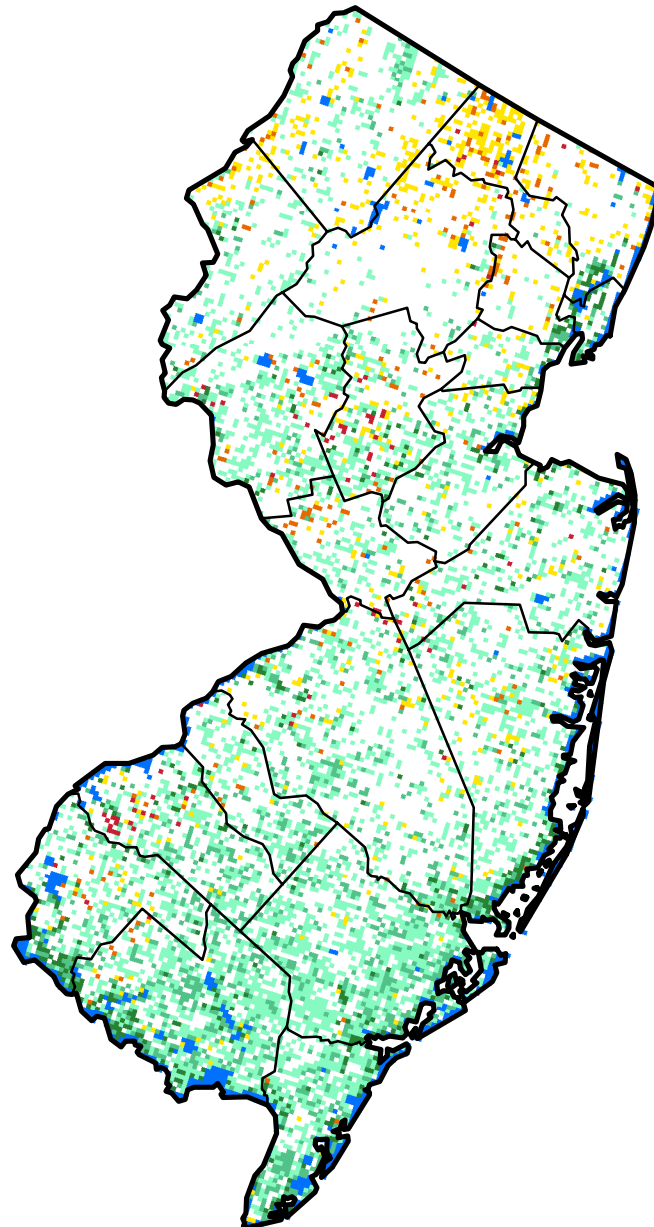

# Vegetation Drought Response Index

Complete: New Jersey

September 10, 2017

## Vegetation Condition

- Extreme Drought
- Severe Drought
- Moderate Drought
- Pre-drought stress
- Near Normal
- Unusually Moist
- Very Moist
- Extreme Moist
- Out of Season
- Water