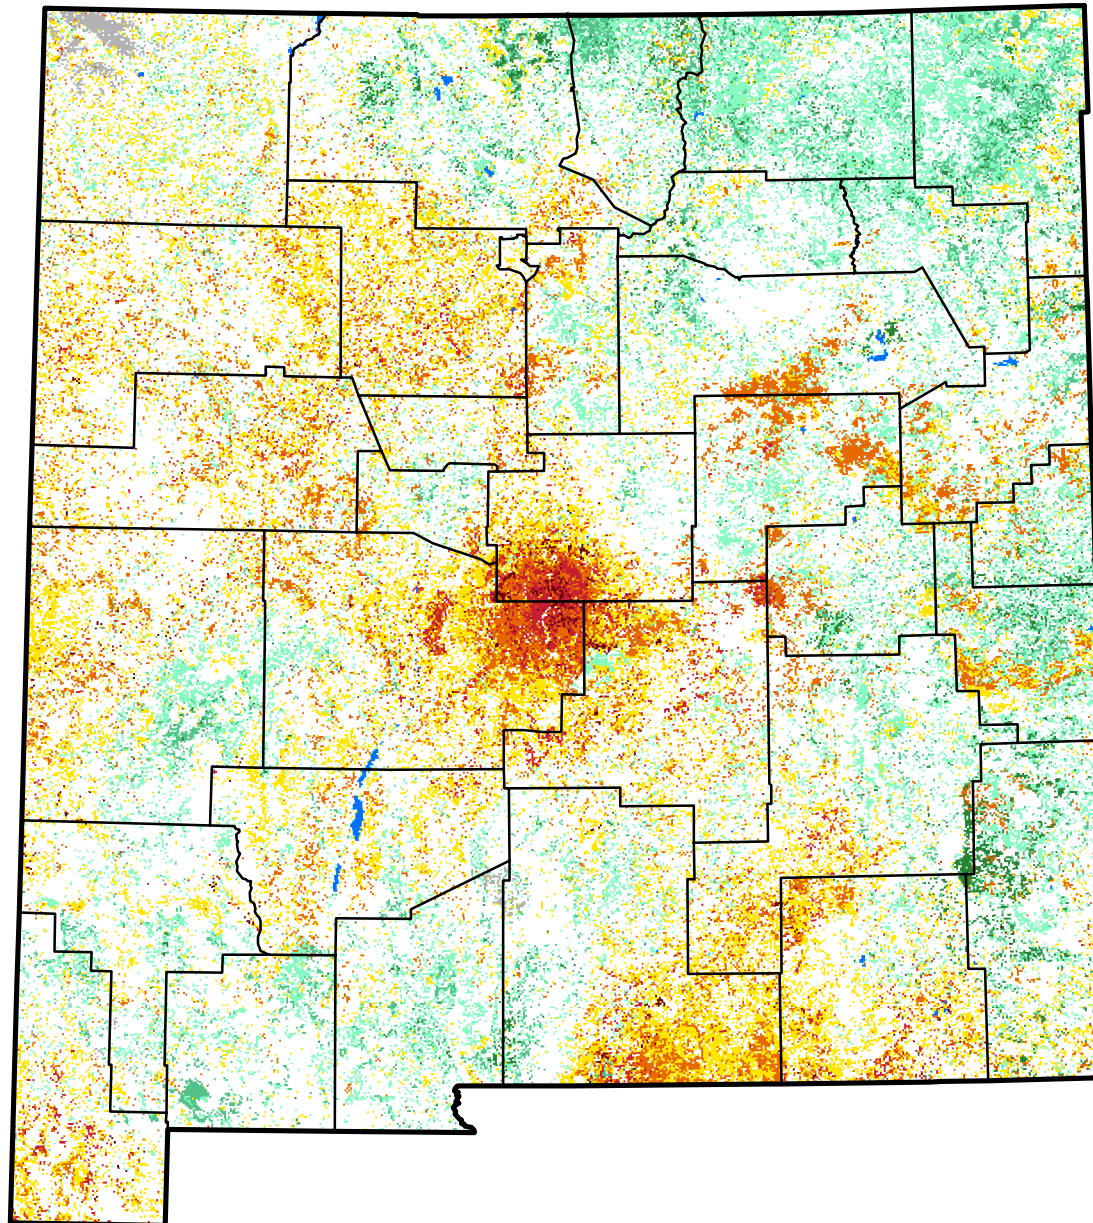

# Vegetation Drought Response Index

Complete: New Mexico

September 10, 2017

## Vegetation Condition

- Extreme Drought
- Severe Drought
- Moderate Drought
- Pre-drought stress
- Near Normal
- Unusually Moist
- Very Moist
- Extreme Moist
- Out of Season
- Water