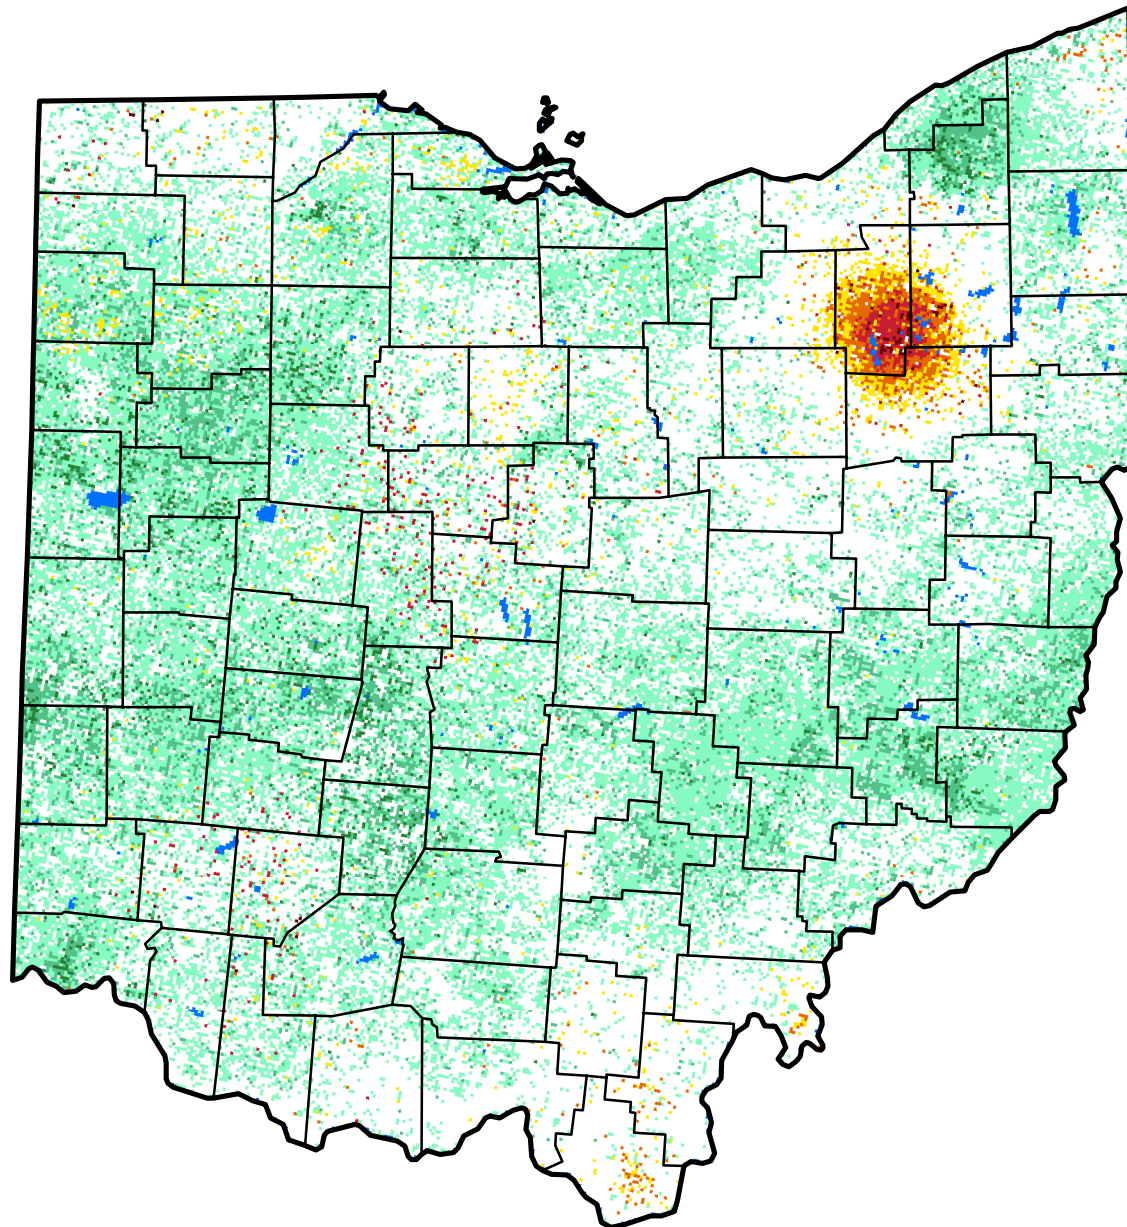

Vegetation Drought Response Index

Complete: Ohio

September 10, 2017

Vegetation Condition

- Extreme Drought
- Severe Drought
- Moderate Drought
- Pre-drought stress
- Near Normal
- Unusually Moist
- Very Moist
- Extreme Moist
- Out of Season
- Water