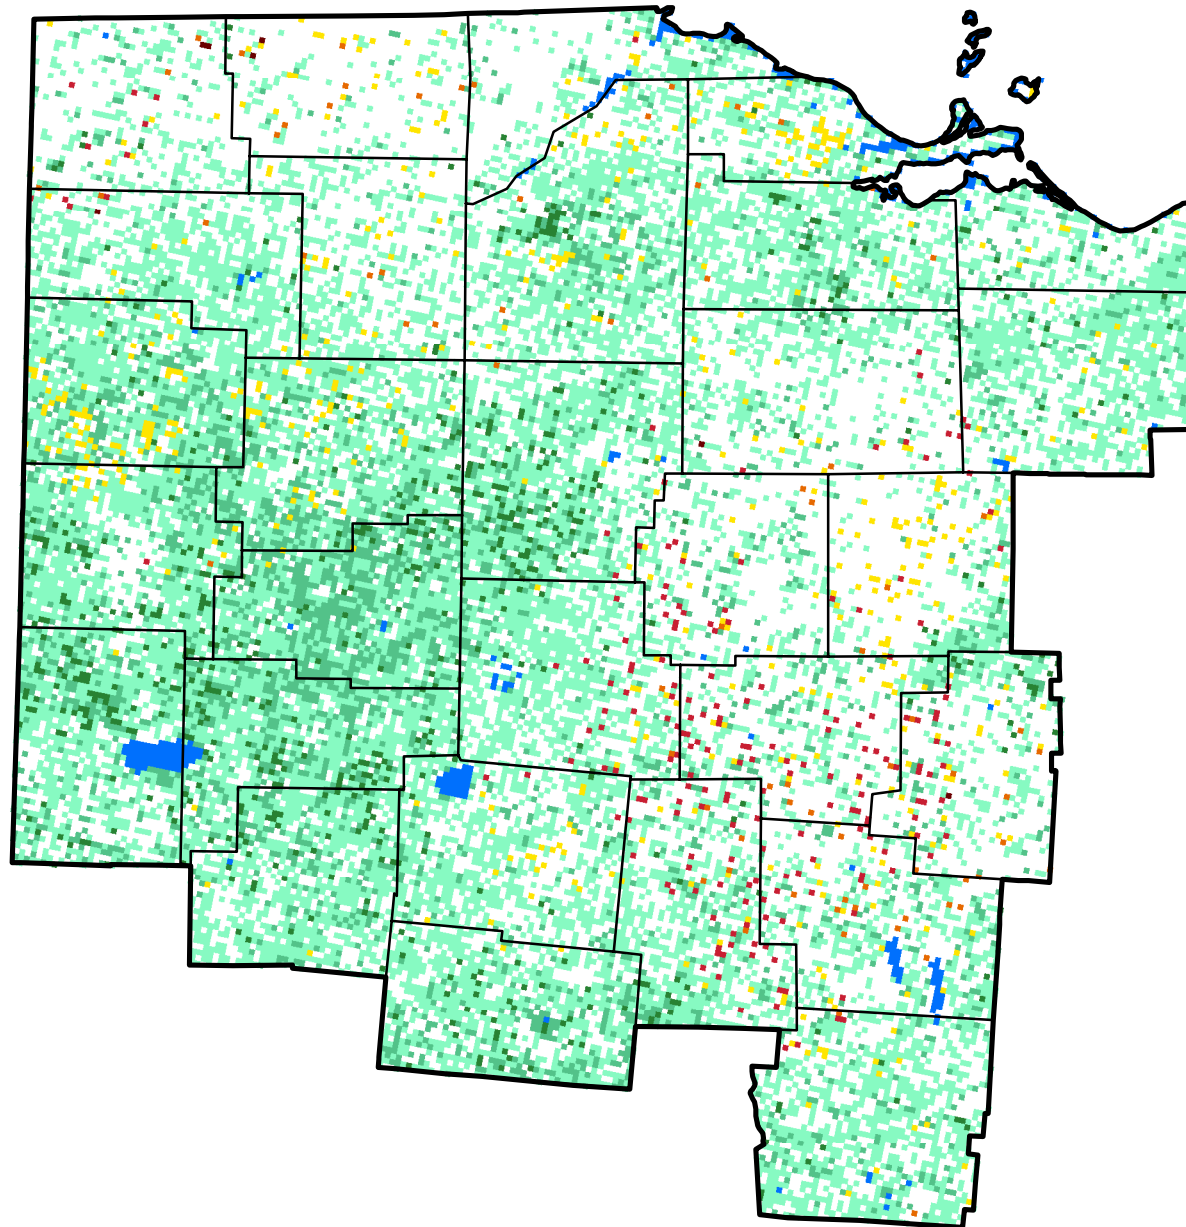

Vegetation Drought Response Index

Complete: Ohio, Region 1

September 10, 2017

Vegetation Condition

- Extreme Drought
- Severe Drought
- Moderate Drought
- Pre-drought stress
- Near Normal
- Unusually Moist
- Very Moist
- Extreme Moist
- Out of Season
- Water