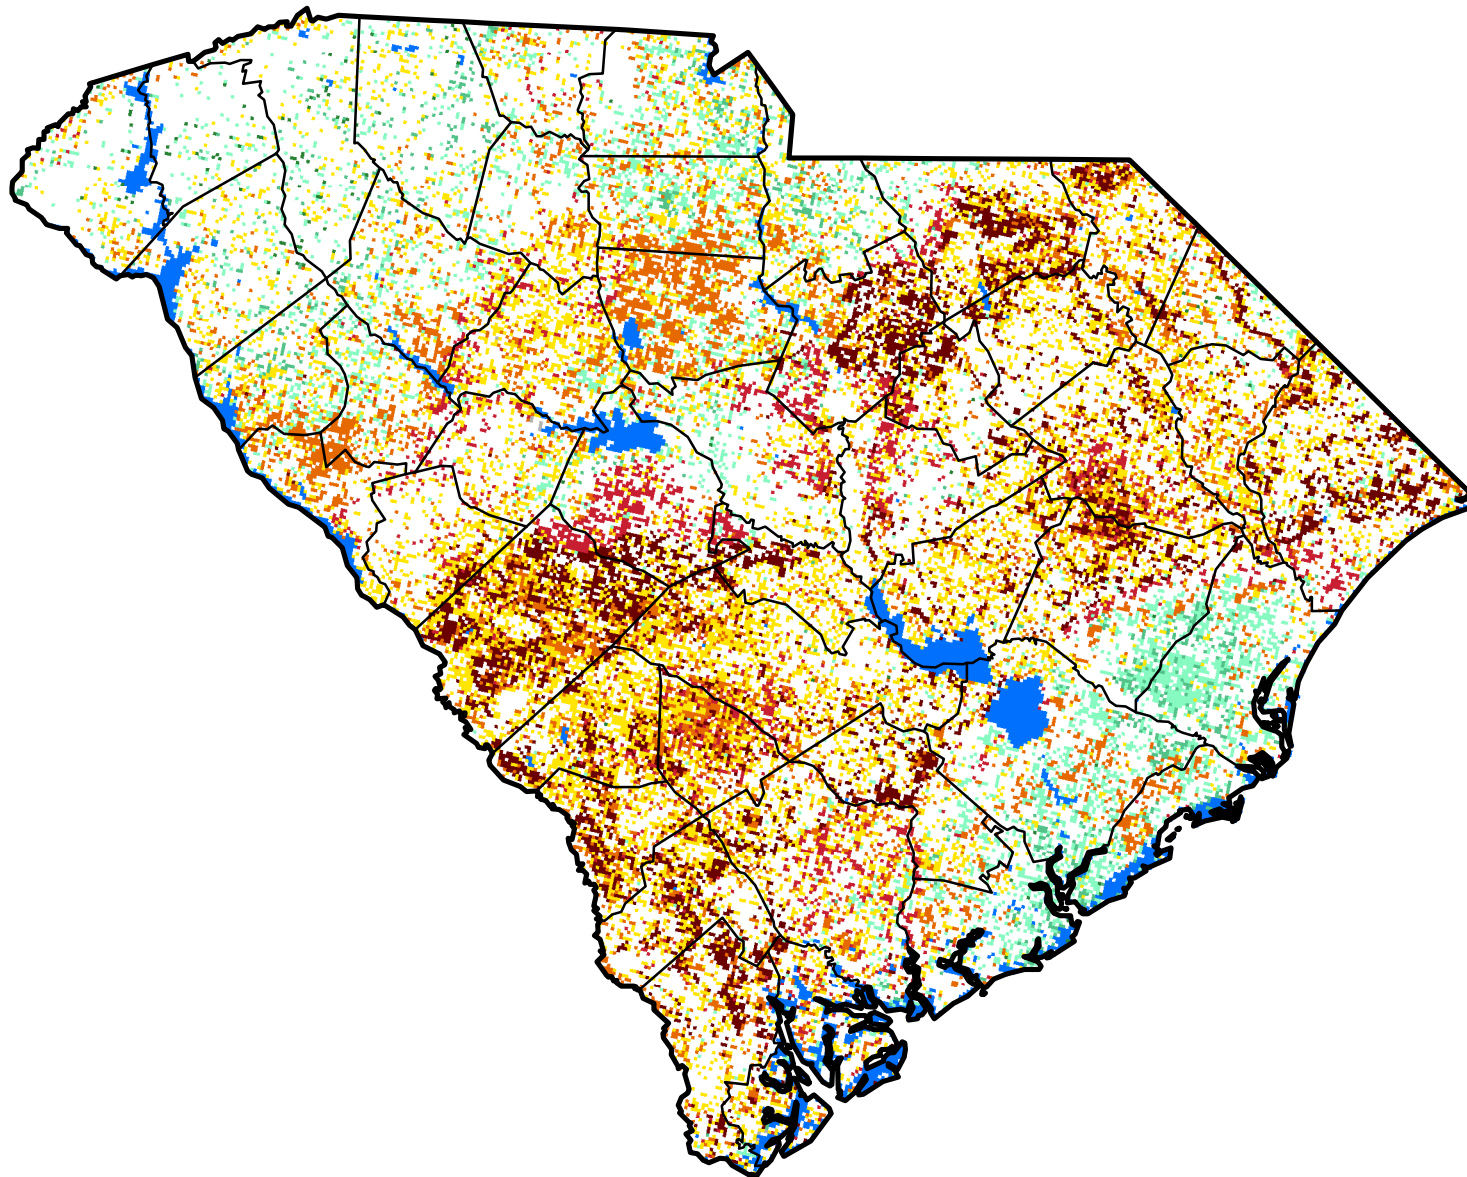

# Vegetation Drought Response Index

Complete: South Carolina

September 10, 2017

## Vegetation Condition

- Extreme Drought
- Severe Drought
- Moderate Drought
- Pre-drought stress
- Near Normal
- Unusually Moist
- Very Moist
- Extreme Moist
- Out of Season
- Water