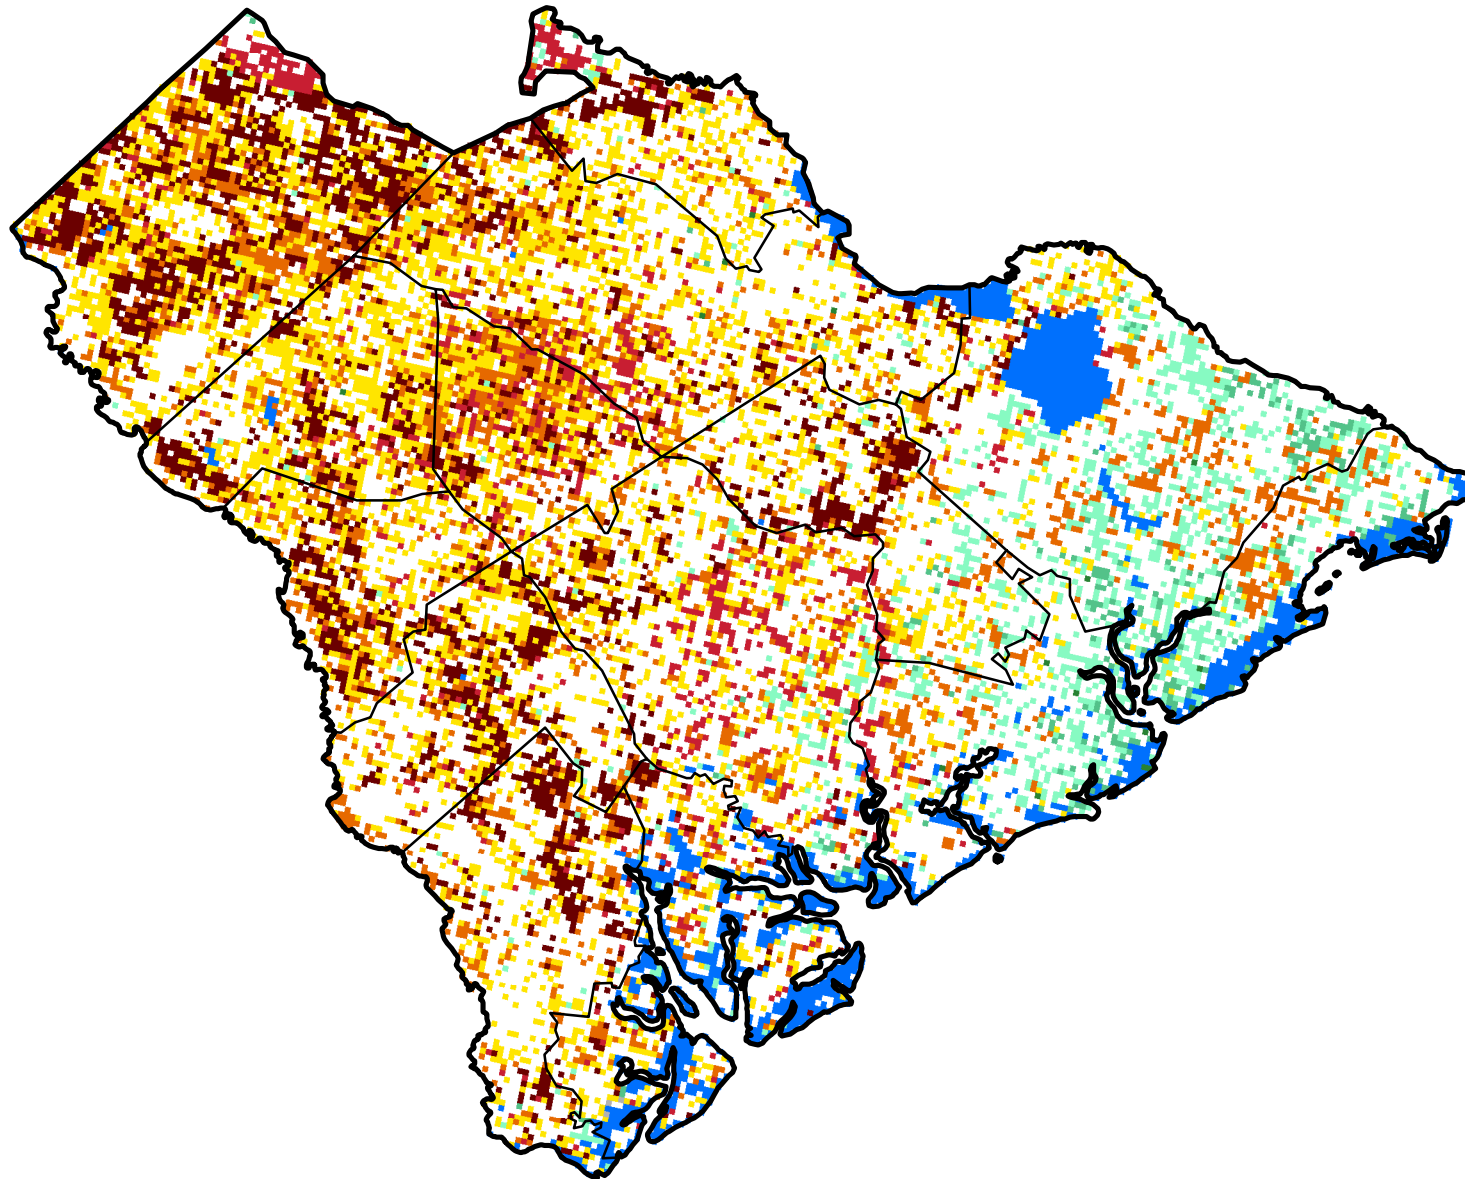

Vegetation Drought Response Index

Complete: South Carolina, Region 3

September 10, 2017

Vegetation Condition

-  Extreme Drought
-  Severe Drought
-  Moderate Drought
-  Pre-drought stress
-  Near Normal
-  Unusually Moist
-  Very Moist
-  Extreme Moist
-  Out of Season
-  Water