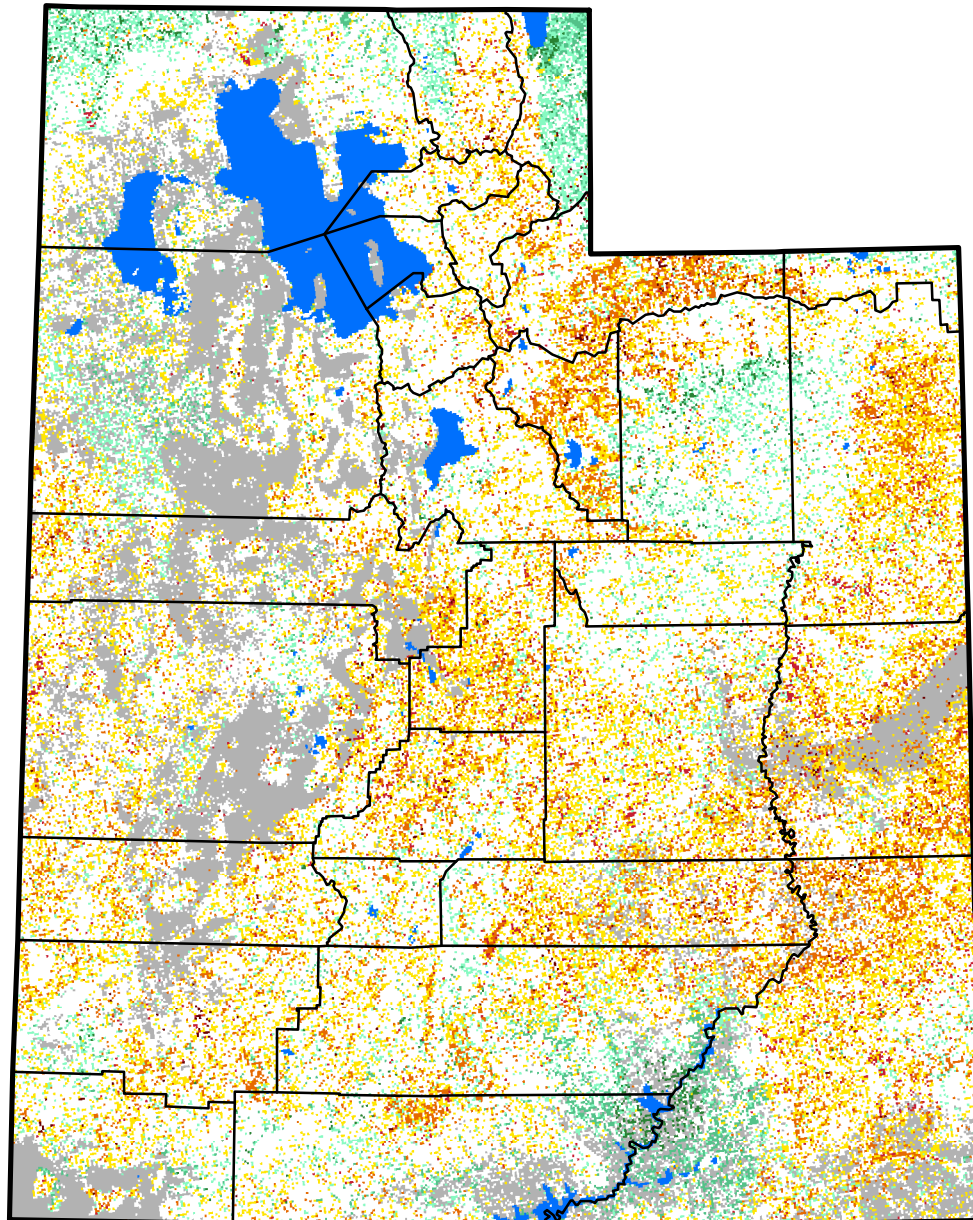

Vegetation Drought Response Index

Complete: Utah

September 10, 2017

Vegetation Condition

- Extreme Drought
- Severe Drought
- Moderate Drought
- Pre-drought stress
- Near Normal
- Unusually Moist
- Very Moist
- Extreme Moist
- Out of Season
- Water