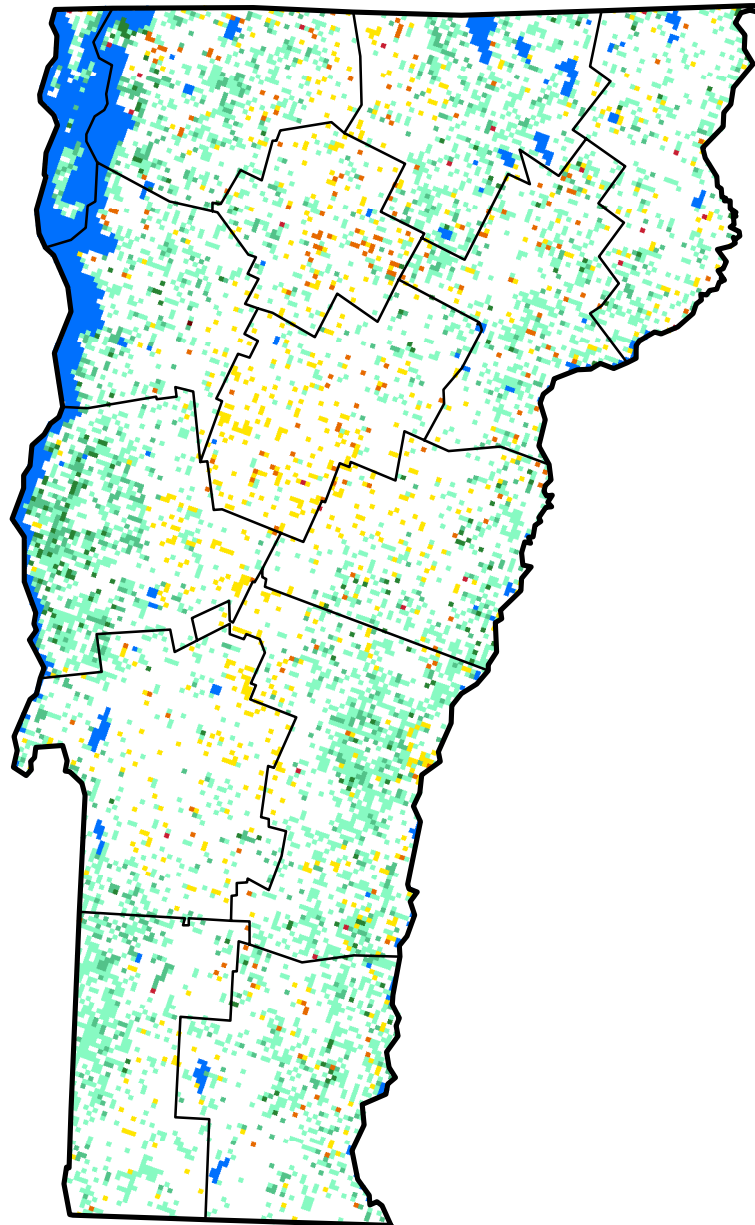

Vegetation Drought Response Index

Complete: Vermont

September 10, 2017

Vegetation Condition

- Extreme Drought
- Severe Drought
- Moderate Drought
- Pre-drought stress
- Near Normal
- Unusually Moist
- Very Moist
- Extreme Moist
- Out of Season
- Water