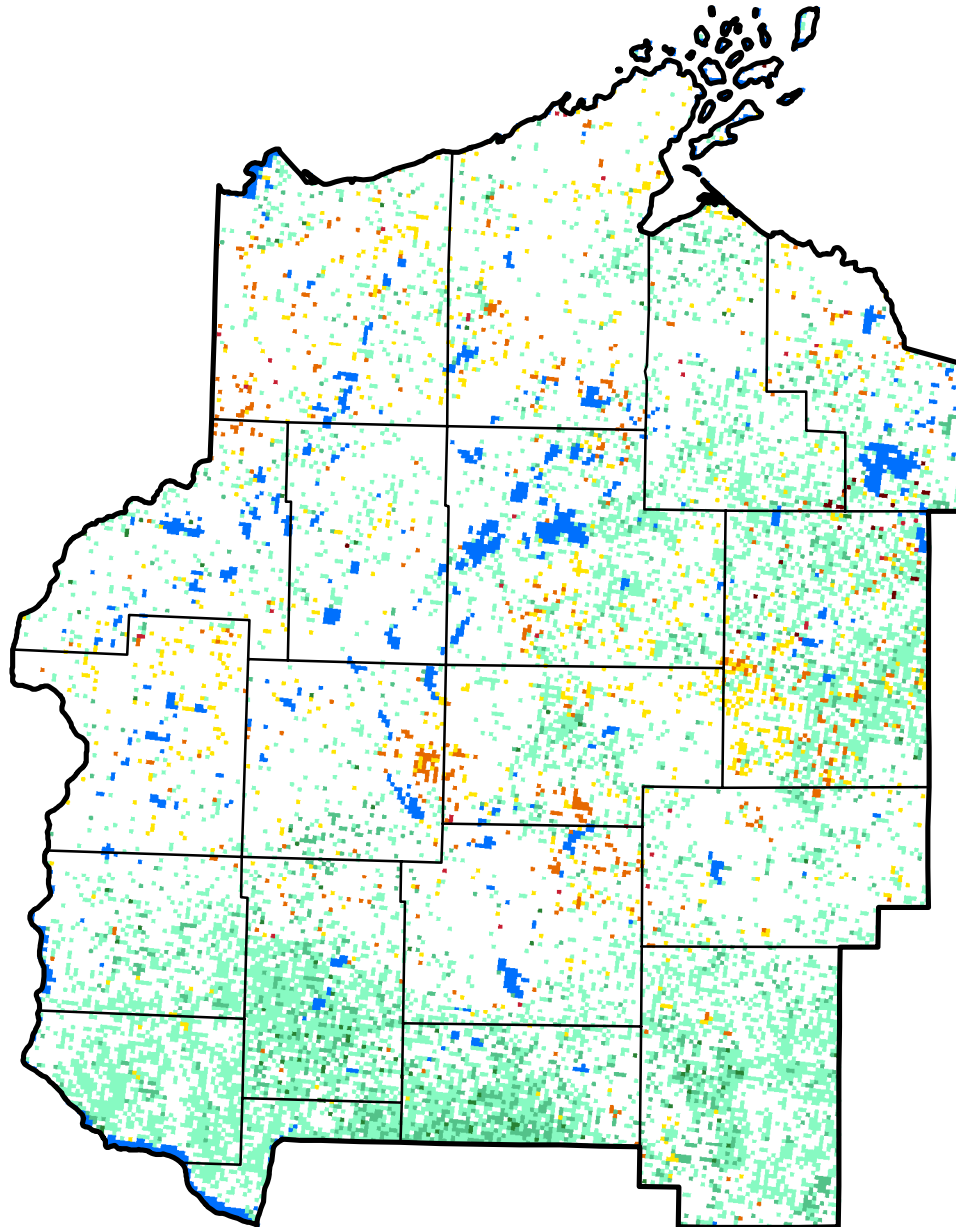

Vegetation Drought Response Index

Complete: Wisconsin, Region 1

September 10, 2017

Vegetation Condition

- Extreme Drought
- Severe Drought
- Moderate Drought
- Pre-drought stress
- Near Normal
- Unusually Moist
- Very Moist
- Extreme Moist
- Out of Season
- Water