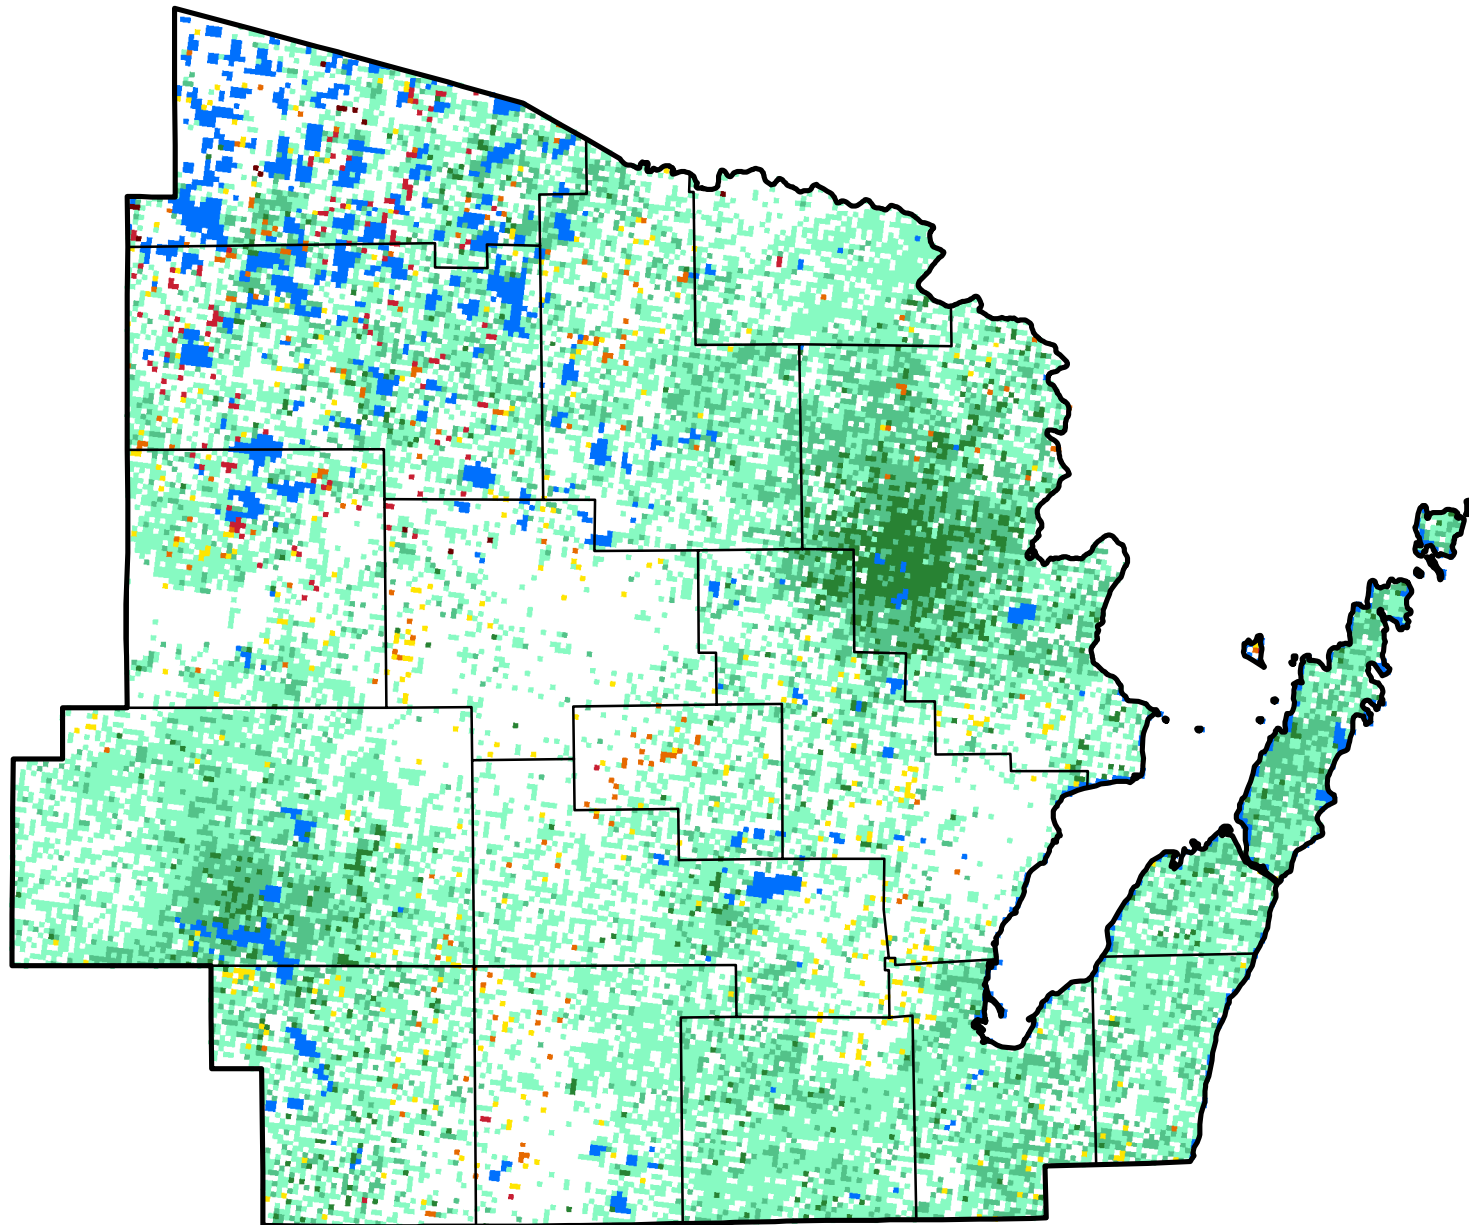

Vegetation Drought Response Index

Complete: Wisconsin, Region 2

September 10, 2017

Vegetation Condition

- Extreme Drought
- Severe Drought
- Moderate Drought
- Pre-drought stress
- Near Normal
- Unusually Moist
- Very Moist
- Extreme Moist
- Out of Season
- Water