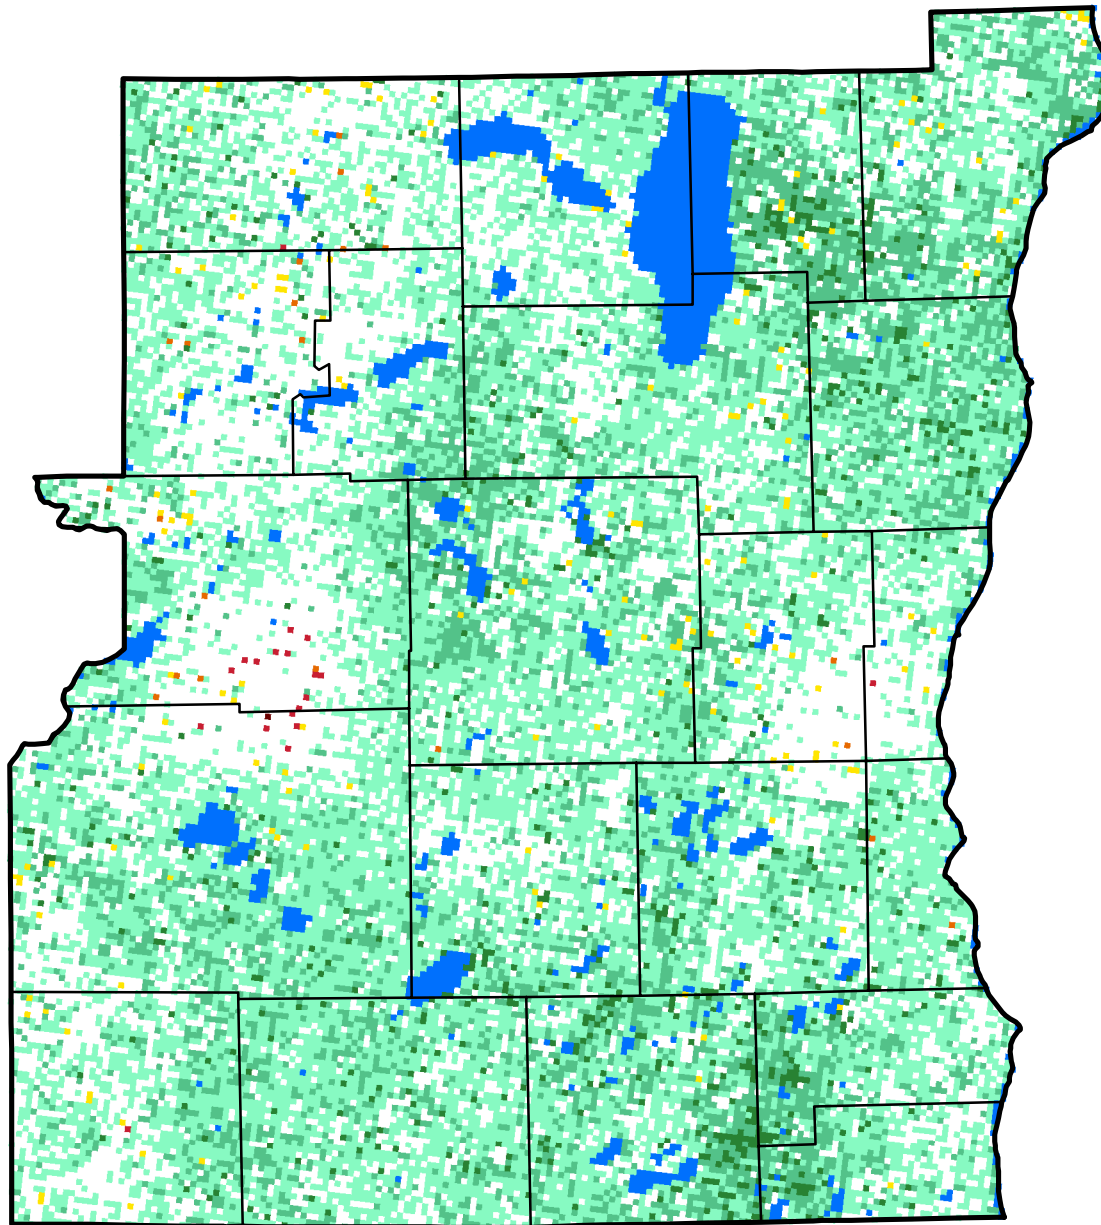

Vegetation Drought Response Index

Complete: Wisconsin, Region 3

September 10, 2017

Vegetation Condition

- Extreme Drought
- Severe Drought
- Moderate Drought
- Pre-drought stress
- Near Normal
- Unusually Moist
- Very Moist
- Extreme Moist
- Out of Season
- Water