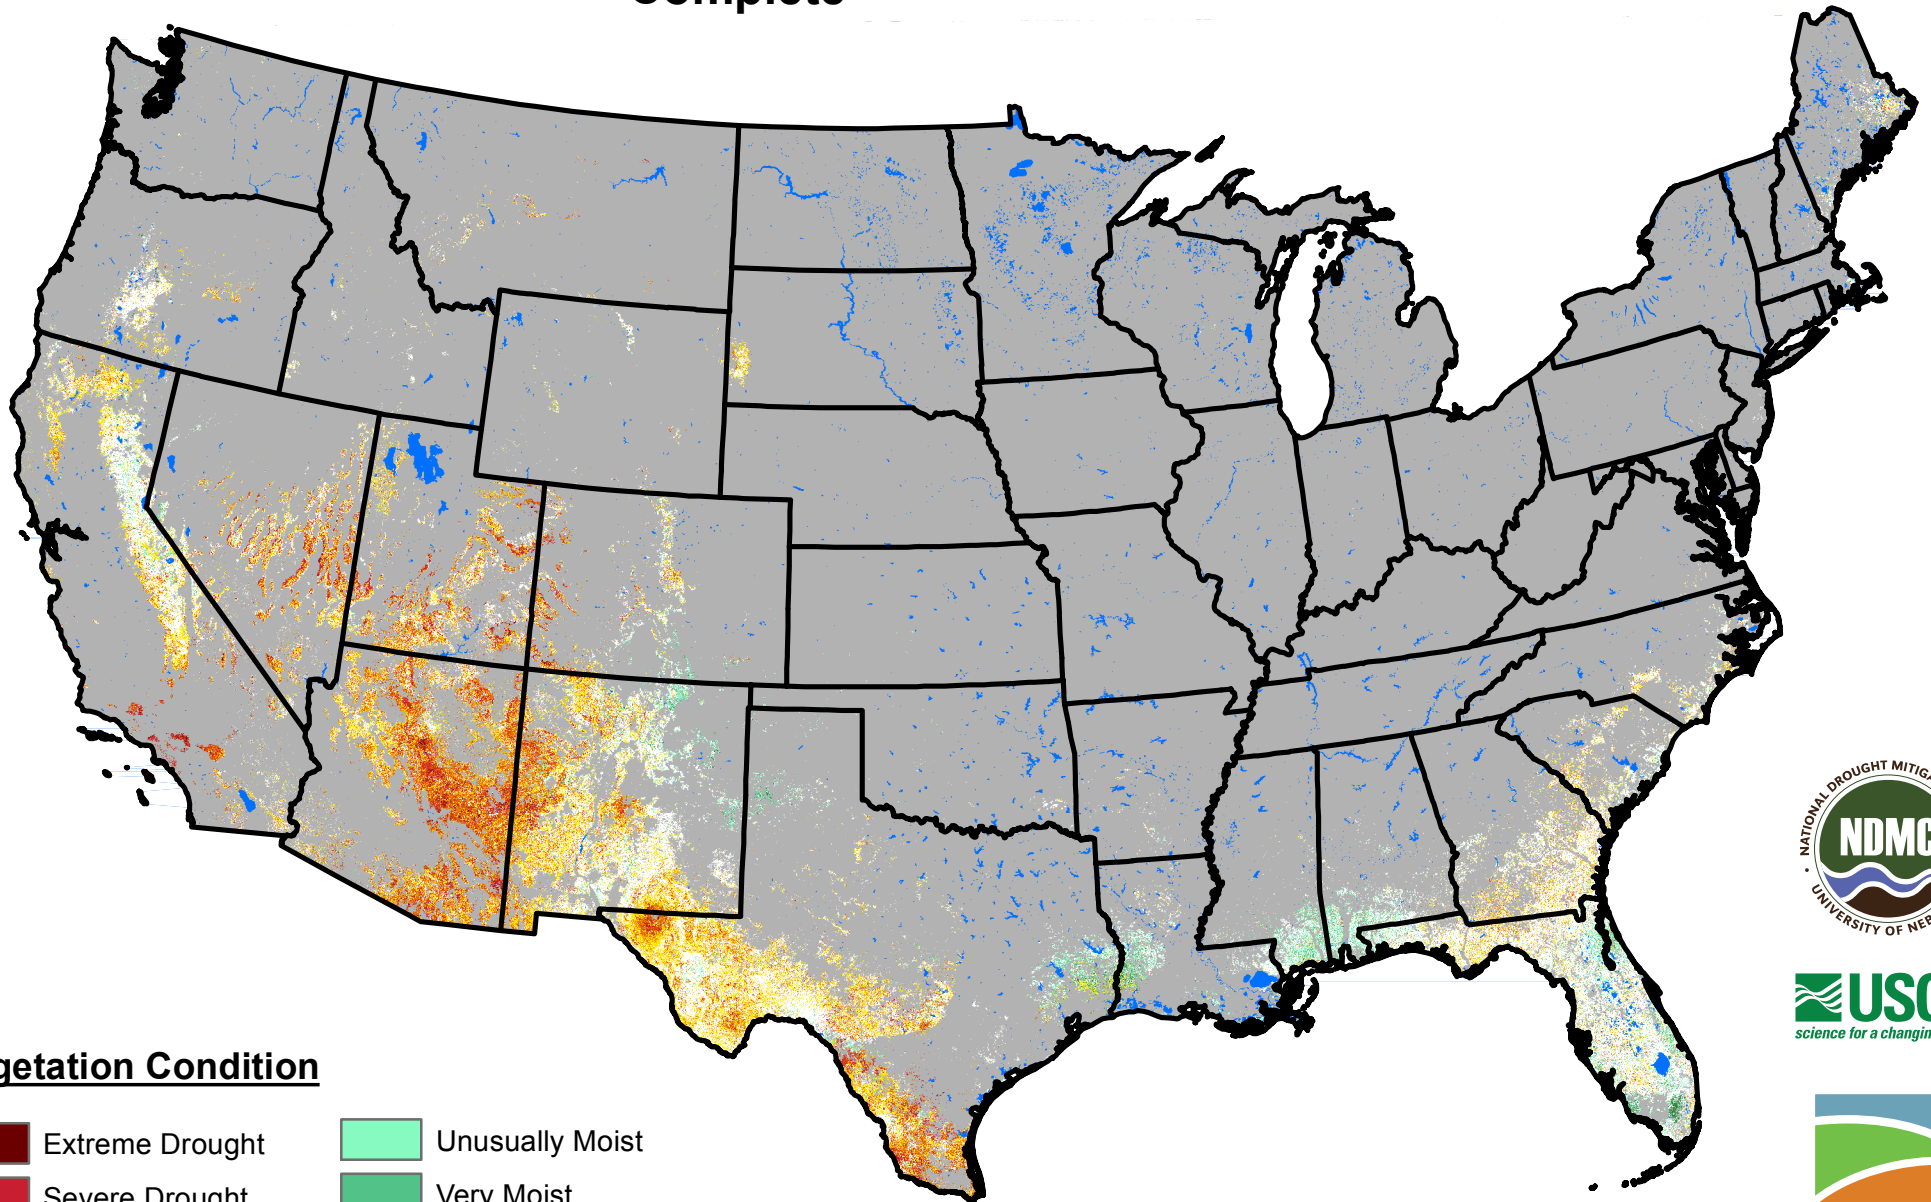

Vegetation Drought Response Index

December 3, 2017

Complete

Vegetation Condition

 Extreme Drought	 Unusually Moist
 Severe Drought	 Very Moist
 Moderate Drought	 Extreme Moist
 Pre-drought stress	 Out of Season
 Near Normal	 Water