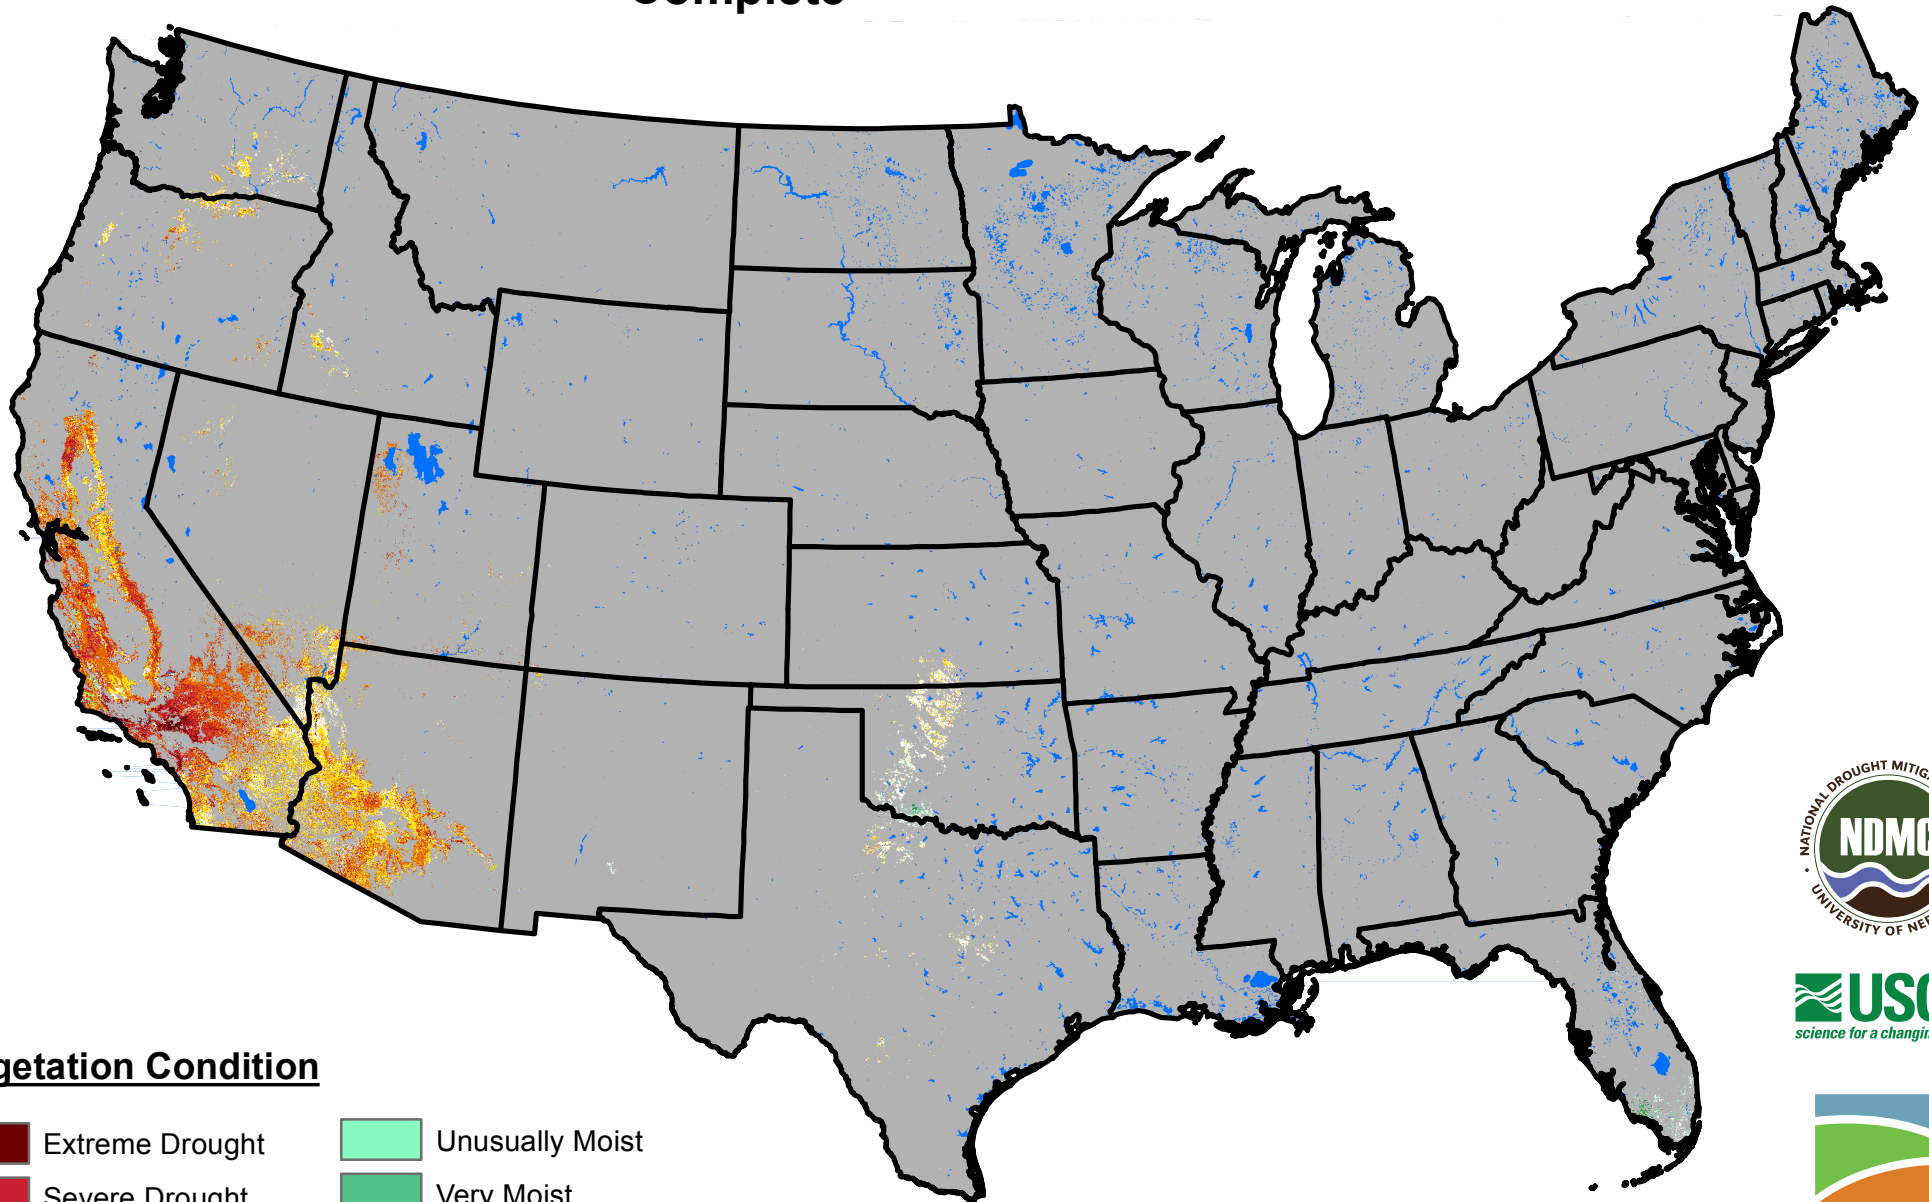

Vegetation Drought Response Index

January 7, 2018

Complete

Vegetation Condition

 Extreme Drought	 Unusually Moist
 Severe Drought	 Very Moist
 Moderate Drought	 Extreme Moist
 Pre-drought stress	 Out of Season
 Near Normal	 Water