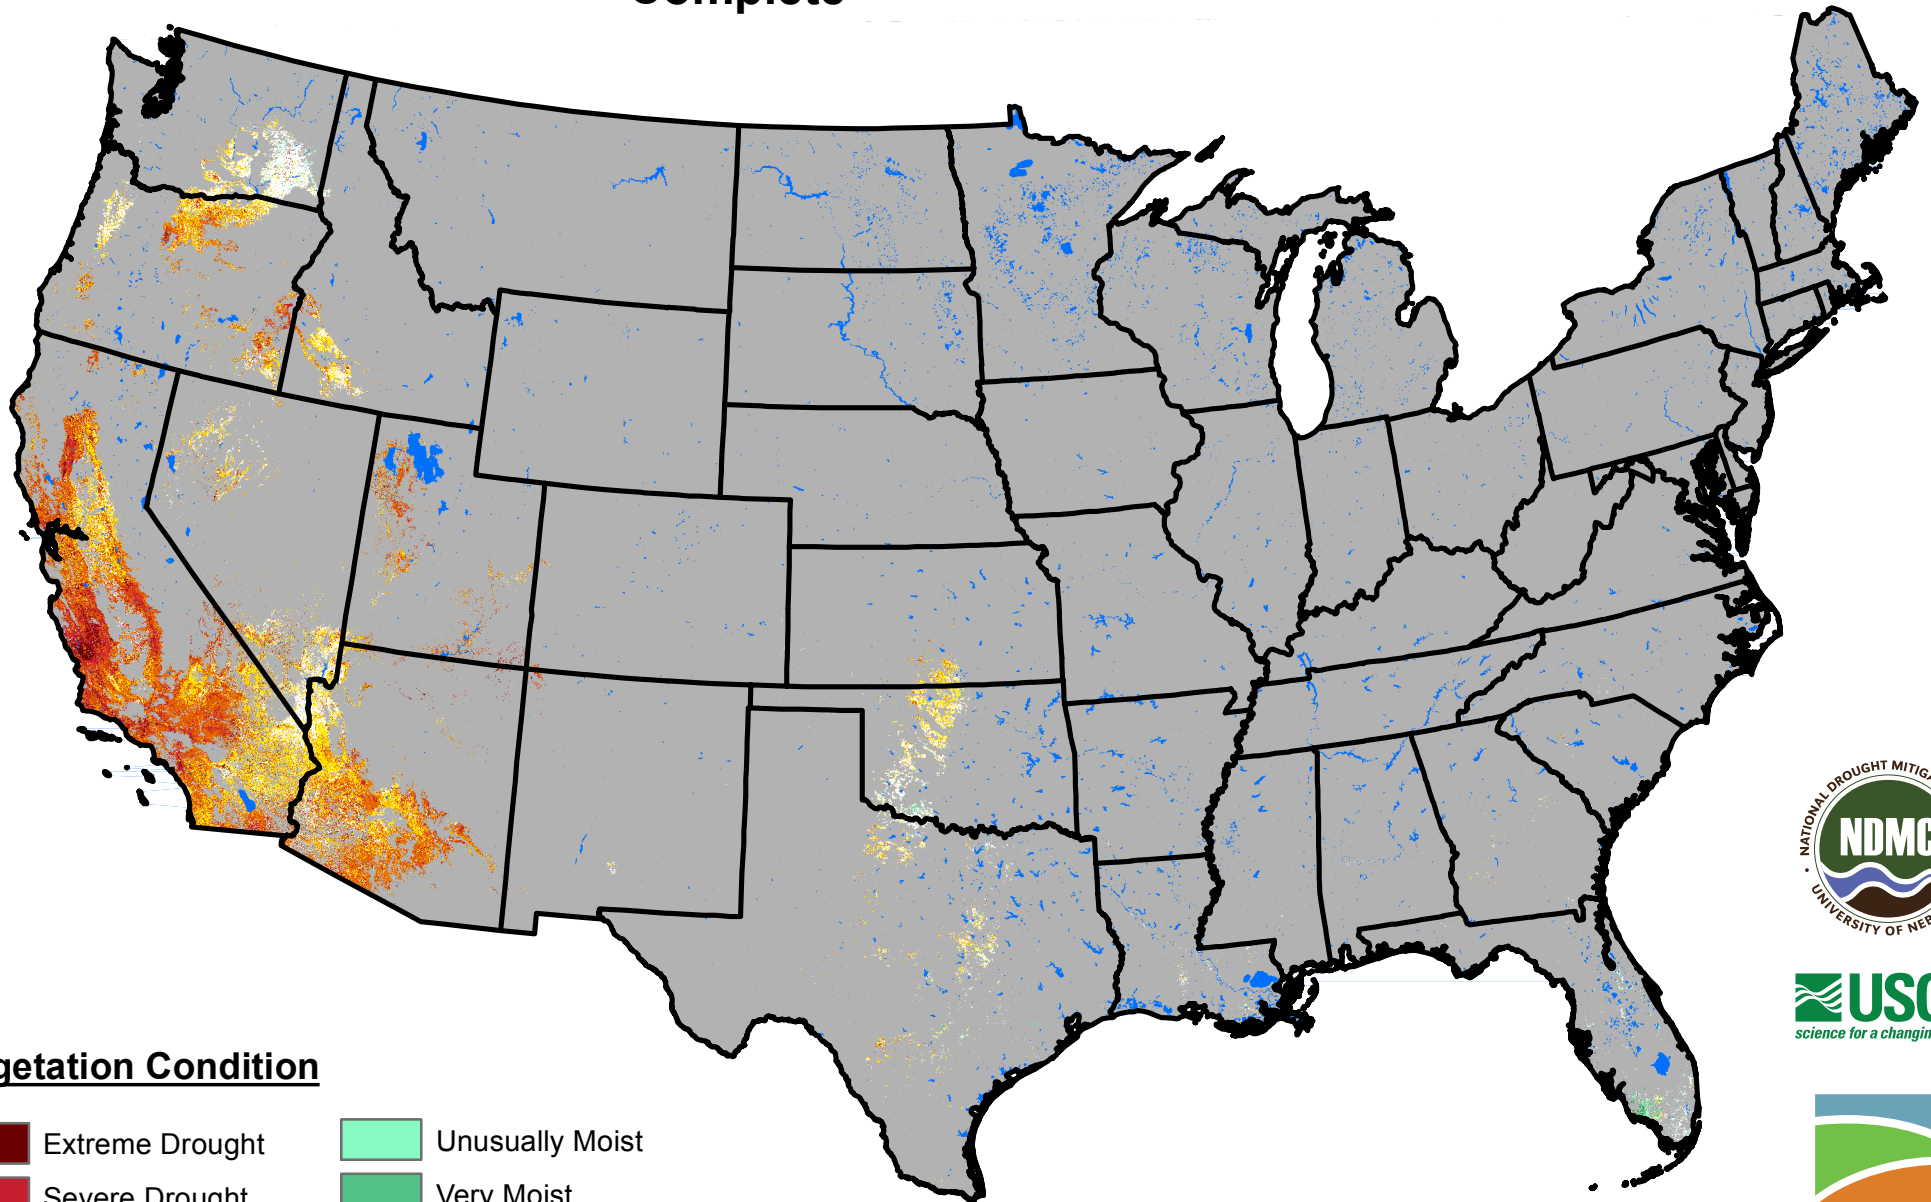

# Vegetation Drought Response Index

February 11, 2018

Complete

## Vegetation Condition

 Extreme Drought	 Unusually Moist
 Severe Drought	 Very Moist
 Moderate Drought	 Extreme Moist
 Pre-drought stress	 Out of Season
 Near Normal	 Water