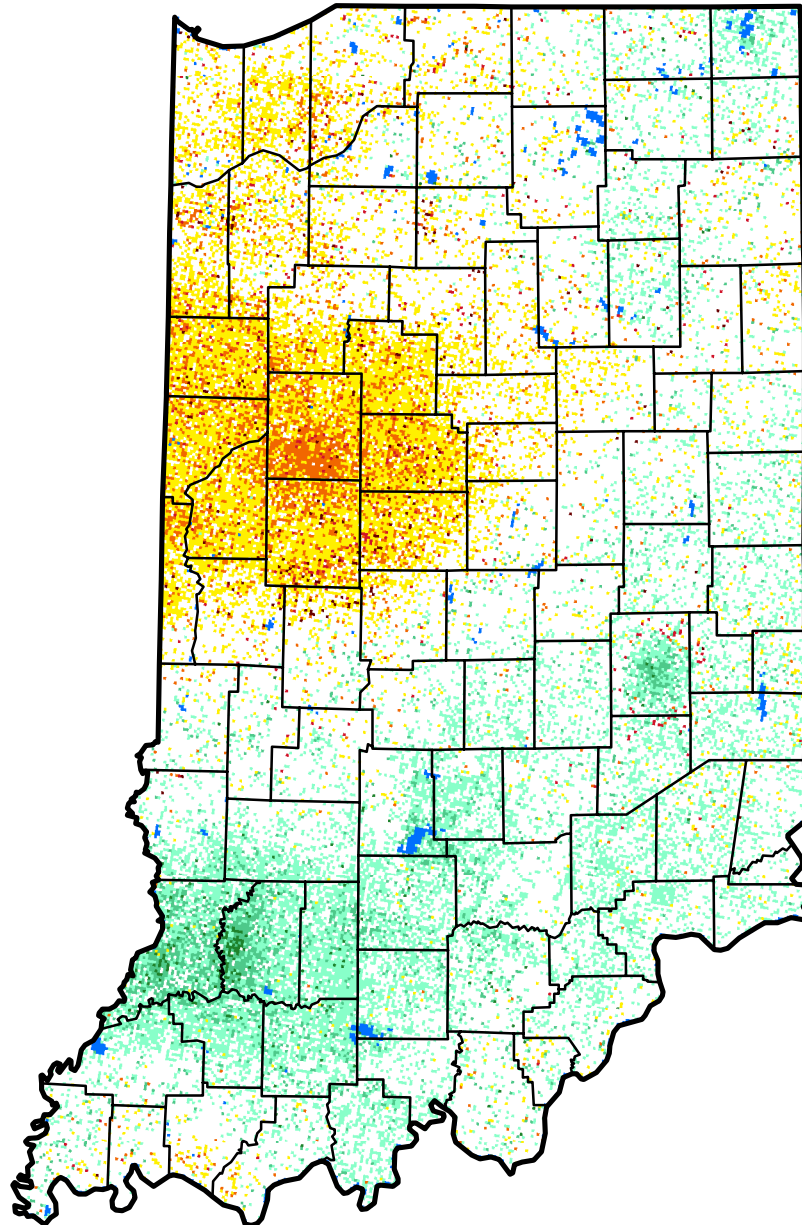

Vegetation Drought Response Index

Complete: Indiana

July 31, 2022

Vegetation Condition

- Extreme Drought
- Severe Drought
- Moderate Drought
- Pre-drought stress
- Near Normal
- Unusually Moist
- Very Moist
- Extreme Moist
- Out of Season
- Water