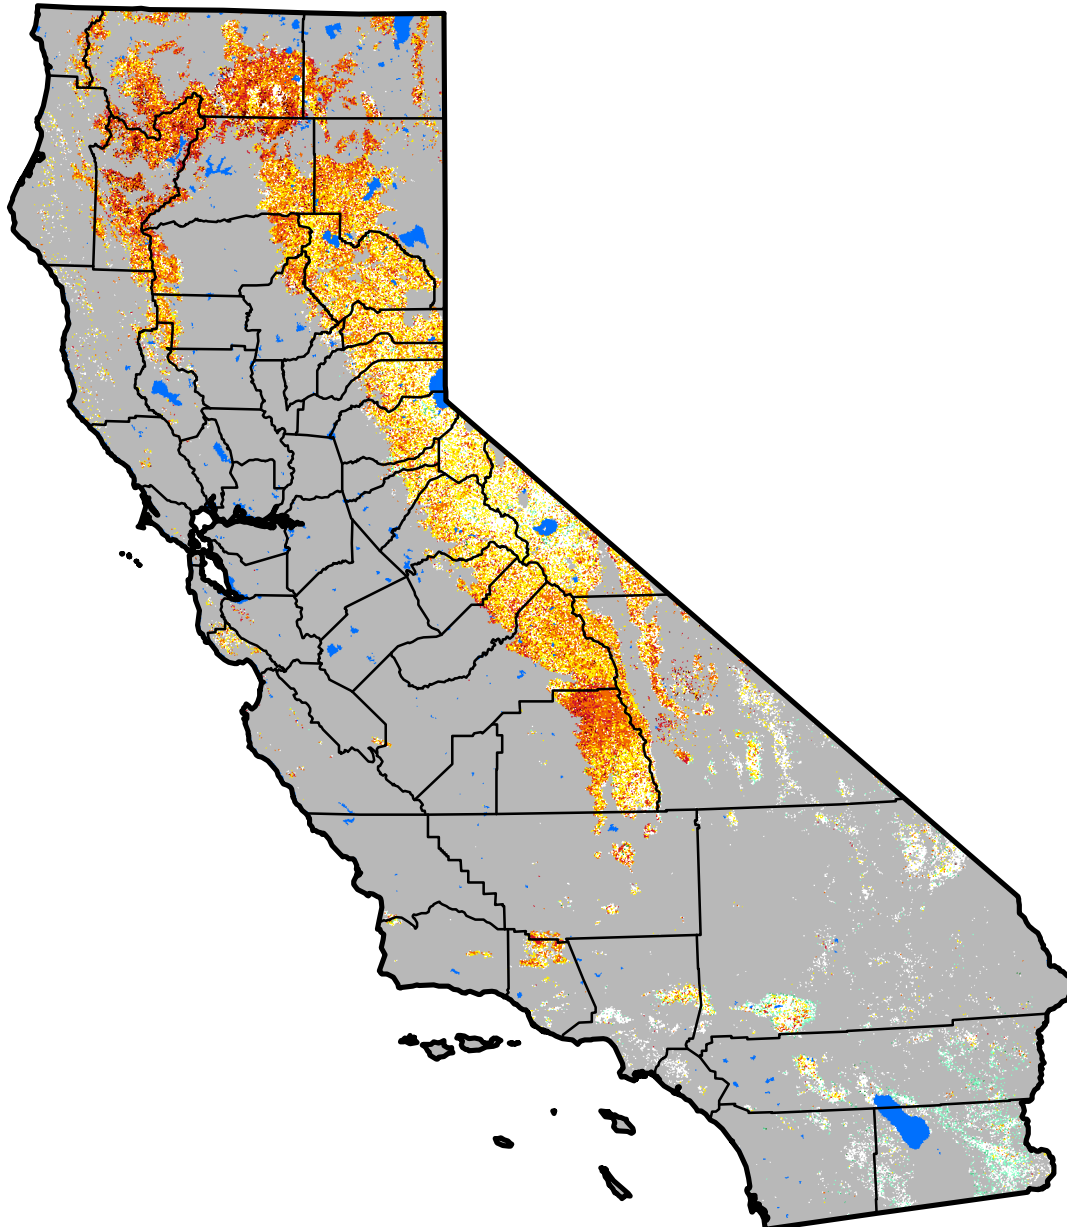

Vegetation Drought Response Index

Complete: California

November 27, 2022

Vegetation Condition

- Extreme Drought
- Severe Drought
- Moderate Drought
- Pre-drought stress
- Near Normal
- Unusually Moist
- Very Moist
- Extreme Moist
- Out of Season
- Water