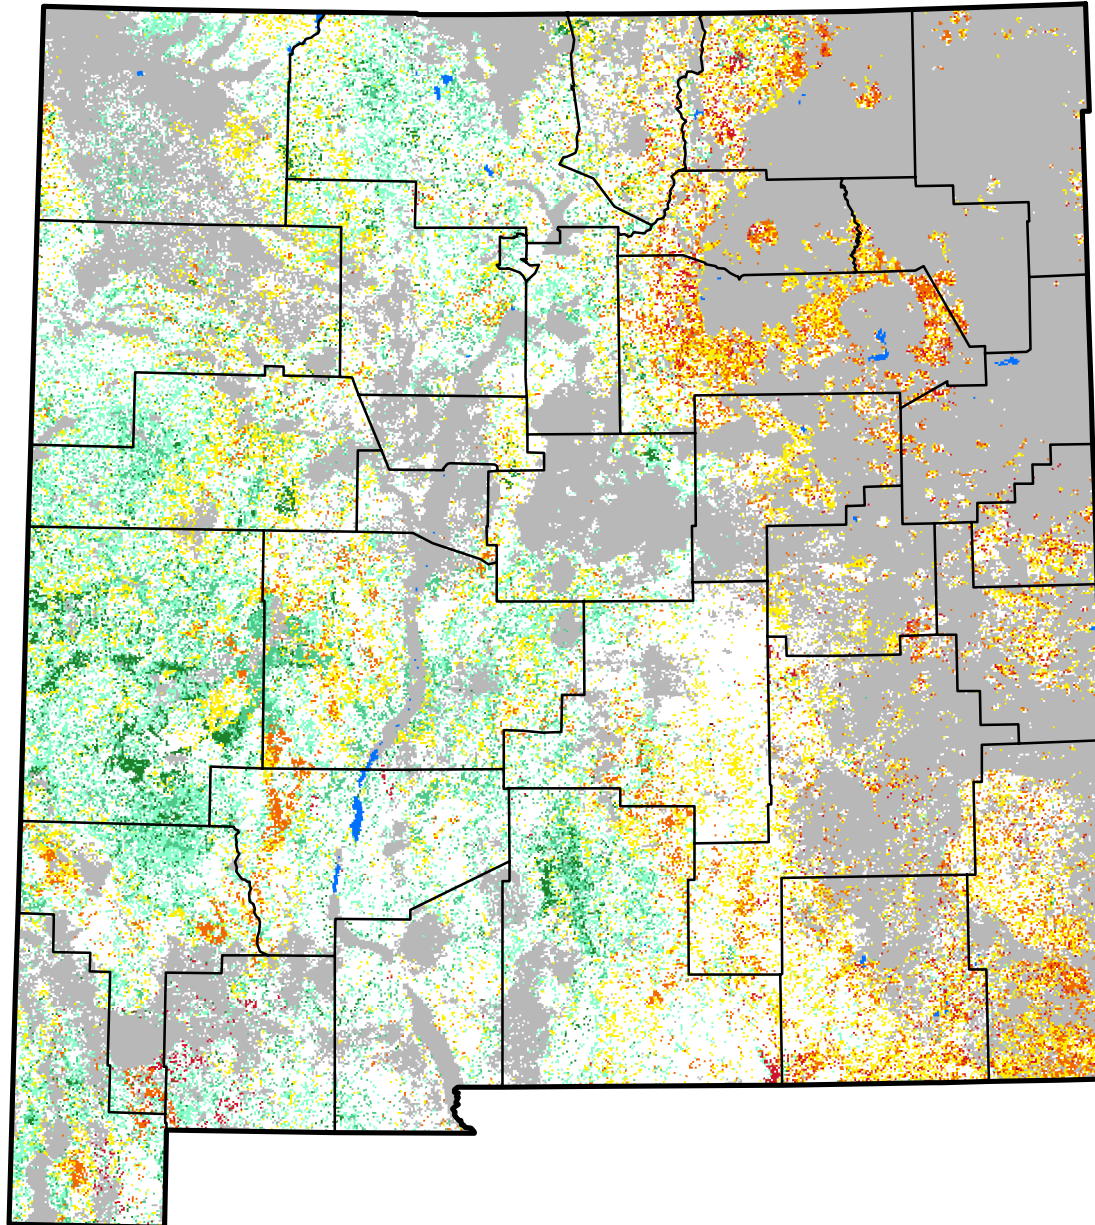

Vegetation Drought Response Index

Complete: New Mexico

November 27, 2022

Vegetation Condition

- Extreme Drought
- Severe Drought
- Moderate Drought
- Pre-drought stress
- Near Normal
- Unusually Moist
- Very Moist
- Extreme Moist
- Out of Season
- Water