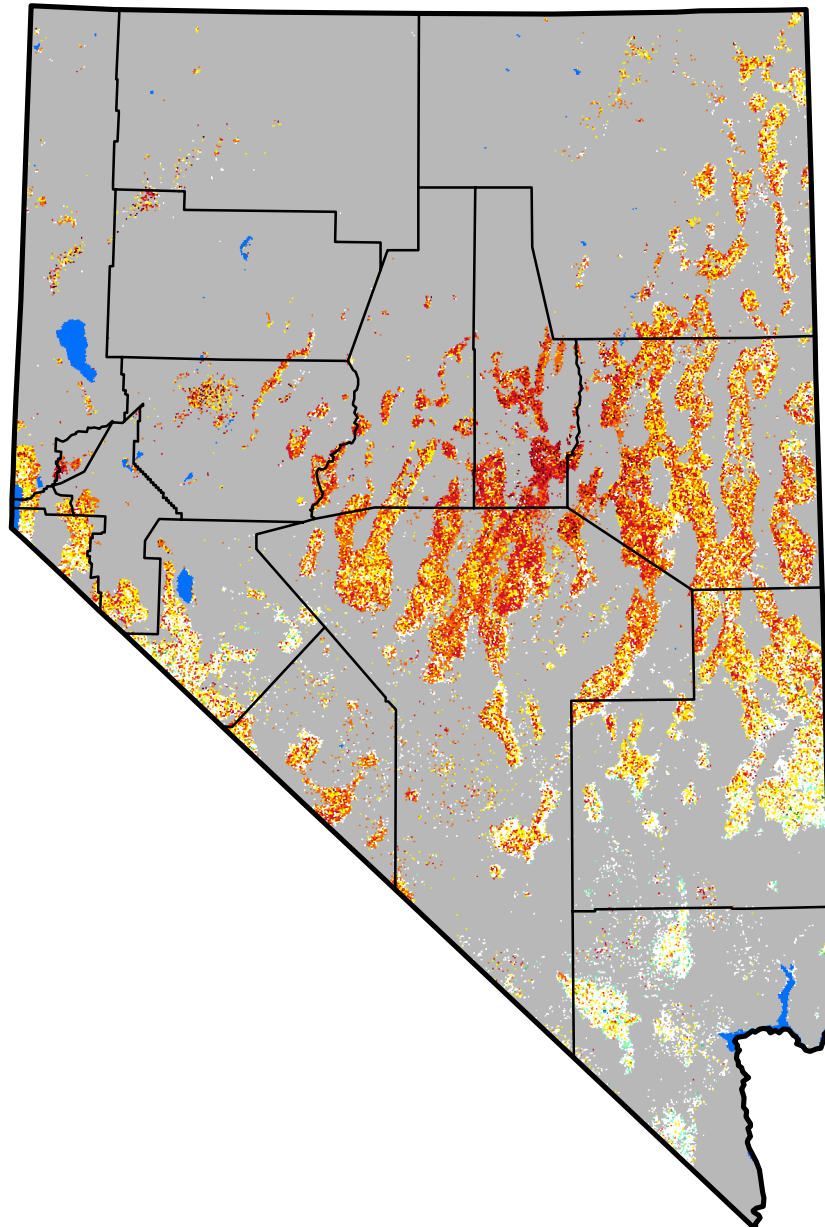

# Vegetation Drought Response Index

Complete: Nevada

November 27, 2022

## Vegetation Condition

- Extreme Drought
- Severe Drought
- Moderate Drought
- Pre-drought stress
- Near Normal
- Unusually Moist
- Very Moist
- Extreme Moist
- Out of Season
- Water