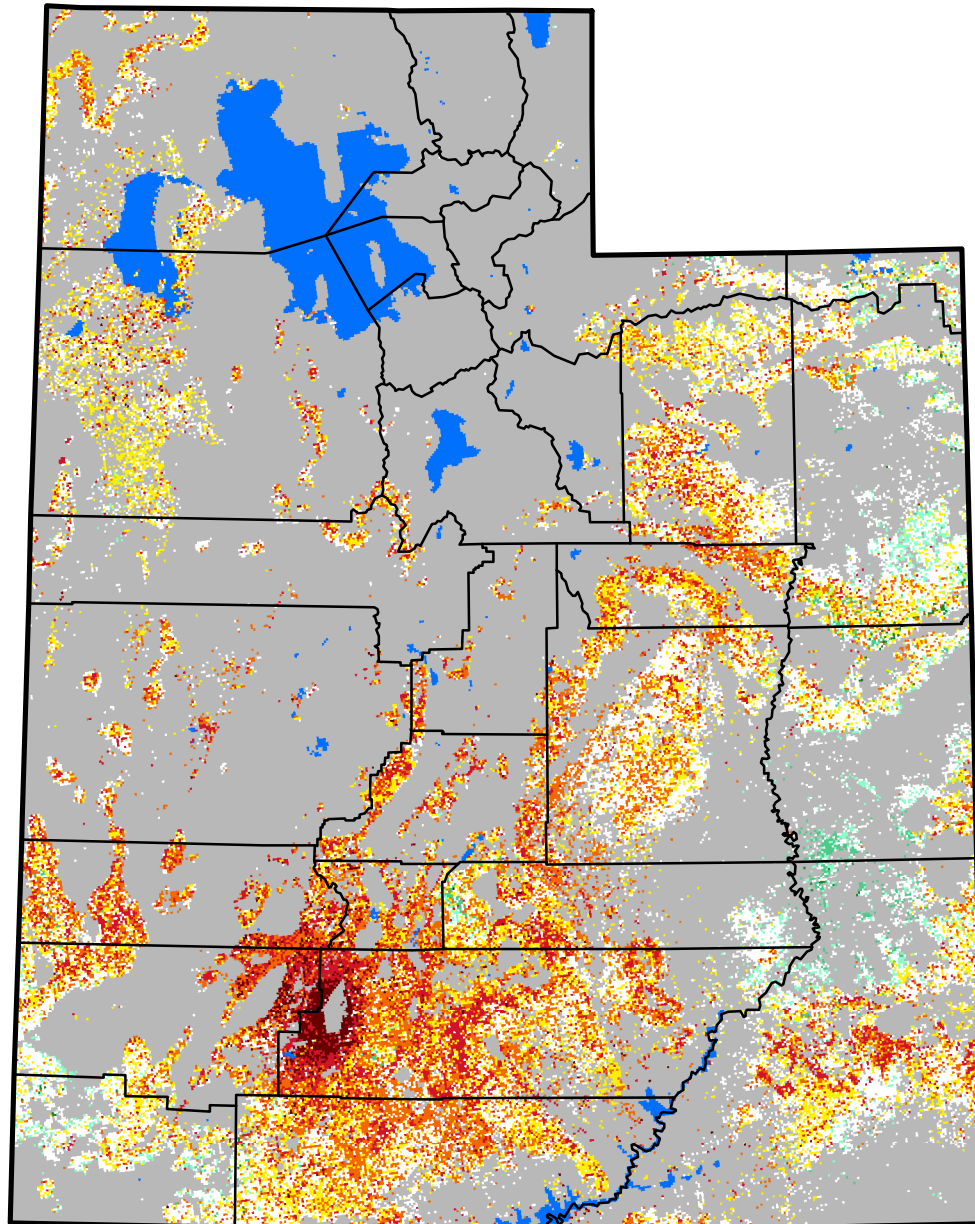

Vegetation Drought Response Index

Complete: Utah

November 27, 2022

Vegetation Condition

- Extreme Drought
- Severe Drought
- Moderate Drought
- Pre-drought stress
- Near Normal
- Unusually Moist
- Very Moist
- Extreme Moist
- Out of Season
- Water